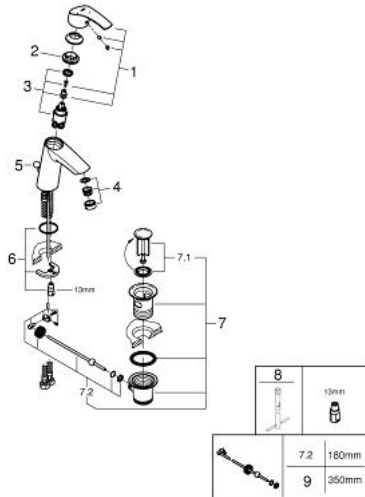

23 393 10E **EUROSMART SINGLE-LEVER BASIN MIXER 1/2"**
M-SIZE

PRODUCT DESCRIPTION

- Colour: chrome
- single hole installation
- metal lever
- GROHE SilkMove 28 mm ceramic cartridge
- EcoMode - cold water flow in mid-lever position saves energy
- with temperature limiter
- GROHE LongLife finish
- GROHE EcoJoy - Less water, perfect flow
- maximum flow rate (at 3 bar): 5 l/min
- GROHE FastFixation rapid installation system
- pop-up waste set 1 1/4"
- flexible connection hoses

23 393 10E EUROSMART SINGLE-LEVER BASIN MIXER 1/2" M-SIZE

SPARE PARTS, december 2012 – now

- 1: Lever (Spare part-nr. 46865000)
- 2: Fitting ring (Spare part-nr. 46715000)
- 3: Cartridge (Spare part-nr. 46580000)
- 4: Mousseur (Spare part-nr. 48159000)
- 5: Pop-up rod (Spare part-nr. 06329000)
- 6: Shank mounting kit (Spare part-nr. 46249000)
- 7: Waste set 1 1/4" (Spare part-nr. 28910000)
- 7.1: Plug (Spare part-nr. 07182000)
- 7.2: Eccentric rod (Spare part-nr. 07052000)
- 8: Mounting wrench (Spare part-nr. 19017000)*
- 9: Eccentric rod (Spare part-nr. 07341000)*