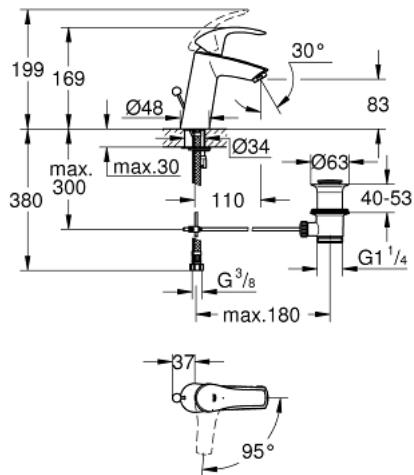

23 393 10E **EUROSMART SINGLE-LEVER BASIN MIXER 1/2"**
M-SIZE

PRODUCT DESCRIPTION

- Colour: chrome
- single hole installation
- metal lever
- GROHE SilkMove 28 mm ceramic cartridge
- EcoMode - cold water flow in mid-lever position saves energy
- with temperature limiter
- GROHE LongLife finish
- GROHE EcoJoy - Less water, perfect flow
- maximum flow rate (at 3 bar): 5 l/min
- GROHE FastFixation rapid installation system
- pop-up waste set 1 1/4"
- flexible connection hoses

23 393 10E EUROSMART SINGLE-LEVER BASIN MIXER 1/2" M-SIZE

SPARE PARTS, december 2012 – now

- 1: Lever (Spare part-nr. 46865000)
- 2: Fitting ring (Spare part-nr. 46715000)
- 3: Cartridge (Spare part-nr. 46580000)
- 4: Mousseur (Spare part-nr. 48159000)
- 5: Pop-up rod (Spare part-nr. 06329000)
- 6: Shank mounting kit (Spare part-nr. 46249000)
- 7: Waste set 1 1/4" (Spare part-nr. 28910000)
- 7.1: Plug (Spare part-nr. 07182000)
- 7.2: Eccentric rod (Spare part-nr. 07052000)
- 8: Mounting wrench (Spare part-nr. 19017000)*
- 9: Eccentric rod (Spare part-nr. 07341000)*