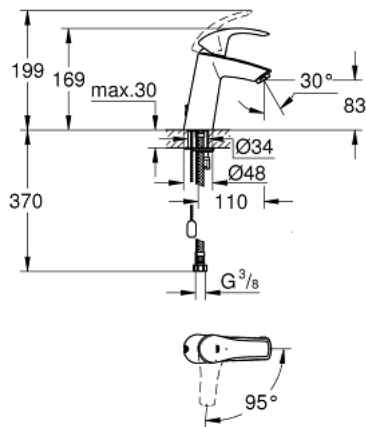

23 394 10E **EUROSMART SINGLE-LEVER BASIN MIXER 1/2"**
M-SIZE

PRODUCT DESCRIPTION

- Colour: chrome
- single hole installation
- metal lever
- GROHE SilkMove 28 mm ceramic cartridge
- OpenCold - cold water flow in mid-lever position
- with temperature limiter
- GROHE LongLife finish
- GROHE EcoJoy - Less water, perfect flow
- maximum flow rate (at 3 bar): 5 l/min
- GROHE FastFixation rapid installation system
- retractable chain
- flexible connection hoses

23 394 10E **EUROSMART SINGLE-LEVER BASIN MIXER 1/2"**
M-SIZE

SPARE PARTS, december 2012 – now

- 1: Lever (Spare part-nr. 46865000)
- 2: Fitting ring (Spare part-nr. 46715000)
- 3: Cartridge (Spare part-nr. 46580000)
- 4: Mousseur (Spare part-nr. 48159000)
- 5: Chain (Spare part-nr. 06815000)
- 6: Shank mounting kit (Spare part-nr. 46249000)
- 7: Mounting wrench (Spare part-nr. 19017000)*