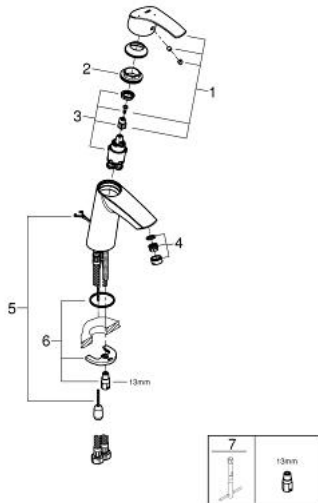

23 394 10E **EUROSMART SINGLE-LEVER BASIN MIXER 1/2"**
M-SIZE

PRODUCT DESCRIPTION

- Colour: chrome
- single hole installation
- metal lever
- GROHE SilkMove 28 mm ceramic cartridge
- OpenCold - cold water flow in mid-lever position
- with temperature limiter
- GROHE LongLife finish
- GROHE EcoJoy - Less water, perfect flow
- maximum flow rate (at 3 bar): 5 l/min
- GROHE FastFixation rapid installation system
- retractable chain
- flexible connection hoses

23 394 10E **EUROSMART SINGLE-LEVER BASIN MIXER 1/2"**
M-SIZE

SPARE PARTS, december 2012 – now

- 1: Lever (Spare part-nr. 46865000)
- 2: Fitting ring (Spare part-nr. 46715000)
- 3: Cartridge (Spare part-nr. 46580000)
- 4: Mousseur (Spare part-nr. 48159000)
- 5: Chain (Spare part-nr. 06815000)
- 6: Shank mounting kit (Spare part-nr. 46249000)
- 7: Mounting wrench (Spare part-nr. 19017000)*