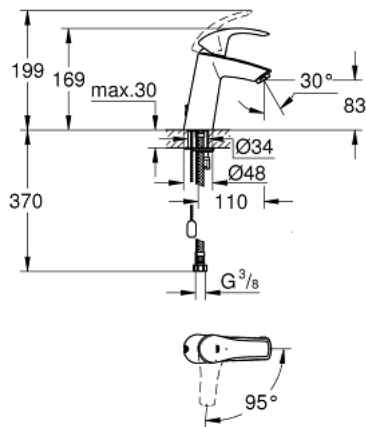

23 394 10E **EUROSMART SINGLE-LEVER BASIN MIXER 1/2"**
M-SIZE

PRODUCT DESCRIPTION

- Colour: chrome
- single hole installation
- metal lever
- GROHE SilkMove 28 mm ceramic cartridge
- EcoMode - cold water flow in mid-lever position saves energy
- with temperature limiter
- GROHE LongLife finish
- GROHE EcoJoy - Less water, perfect flow
- maximum flow rate (at 3 bar): 5 l/min
- GROHE FastFixation rapid installation system
- retractable chain
- flexible connection hoses

23 394 10E **EUROSMART SINGLE-LEVER BASIN MIXER 1/2"**
M-SIZE

SPARE PARTS, december 2012 – now

- 1: Lever (Spare part-nr. 46865000)
- 2: Fitting ring (Spare part-nr. 46715000)
- 3: Cartridge (Spare part-nr. 46580000)
- 4: Mousseur (Spare part-nr. 48159000)
- 5: Chain (Spare part-nr. 06815000)
- 6: Shank mounting kit (Spare part-nr. 46249000)
- 7: Mounting wrench (Spare part-nr. 19017000)*