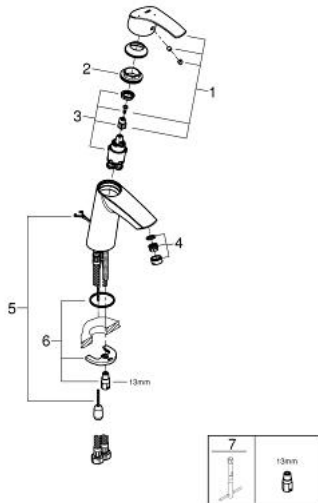

23 394 10E **EUROSMART SINGLE-LEVER BASIN MIXER 1/2"**
M-SIZE

PRODUCT DESCRIPTION

- Colour: chrome
- single hole installation
- metal lever
- GROHE SilkMove 28 mm ceramic cartridge
- EcoMode - cold water flow in mid-lever position saves energy
- with temperature limiter
- GROHE LongLife finish
- GROHE EcoJoy - Less water, perfect flow
- maximum flow rate (at 3 bar): 5 l/min
- GROHE FastFixation rapid installation system
- retractable chain
- flexible connection hoses

23 394 10E **EUROSMART SINGLE-LEVER BASIN MIXER 1/2"**
M-SIZE

SPARE PARTS, december 2012 – now

- 1: Lever (Spare part-nr. 46865000)
- 2: Fitting ring (Spare part-nr. 46715000)
- 3: Cartridge (Spare part-nr. 46580000)
- 4: Mousseur (Spare part-nr. 48159000)
- 5: Chain (Spare part-nr. 06815000)
- 6: Shank mounting kit (Spare part-nr. 46249000)
- 7: Mounting wrench (Spare part-nr. 19017000)*