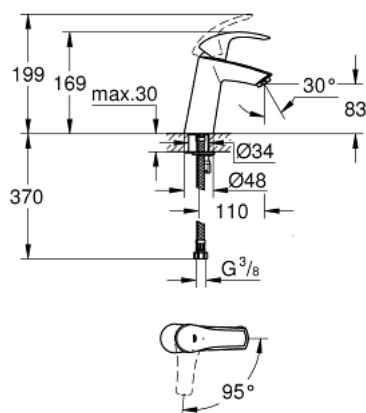

23 395 10E EUROSMART SINGLE-LEVER BASIN MIXER 1/2" M-SIZE

PRODUCT DESCRIPTION

- Colour: chrome
- single hole installation
- metal lever
- GROHE SilkMove 28 mm ceramic cartridge
- EcoMode - cold water flow in mid-lever position saves energy
- with temperature limiter
- GROHE LongLife finish
- GROHE EcoJoy - Less water, perfect flow
- maximum flow rate (at 3 bar): 5 l/min
- GROHE FastFixation rapid installation system
- smooth body
- flexible connection hoses

23 395 10E **EUROSMART SINGLE-LEVER BASIN MIXER 1/2"**
M-SIZE

SPARE PARTS, december 2012 – now

- 1: Lever (Spare part-nr. 46865000)
 - 2: Fitting ring (Spare part-nr. 46715000)
 - 3: Cartridge (Spare part-nr. 46580000)
 - 4: Mousseur (Spare part-nr. 48159000)
 - 5: Shank mounting kit (Spare part-nr. 46249000)
 - 6: Mounting wrench (Spare part-nr. 19017000)*
- * Optional accessories