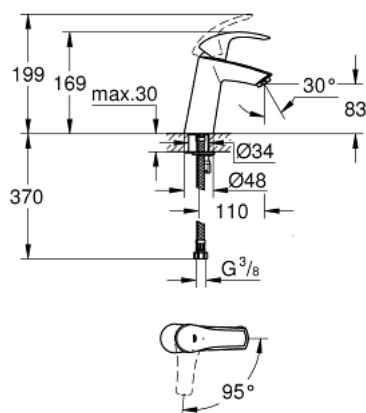

23 395 10E **EUROSMART SINGLE-LEVER BASIN MIXER 1/2"**
M-SIZE

PRODUCT DESCRIPTION

- Colour: chrome
- single hole installation
- metal lever
- GROHE SilkMove 28 mm ceramic cartridge
- OpenCold - cold water flow in mid-lever position
- with temperature limiter
- GROHE LongLife finish
- GROHE EcoJoy - Less water, perfect flow
- maximum flow rate (at 3 bar): 5 l/min
- GROHE FastFixation rapid installation system
- smooth body
- flexible connection hoses

23 395 10E **EUROSMART SINGLE-LEVER BASIN MIXER 1/2"**
M-SIZE

SPARE PARTS, december 2012 – now

- 1: Lever (Spare part-nr. 46865000)
 - 2: Fitting ring (Spare part-nr. 46715000)
 - 3: Cartridge (Spare part-nr. 46580000)
 - 4: Mousseur (Spare part-nr. 48159000)
 - 5: Shank mounting kit (Spare part-nr. 46249000)
 - 6: Mounting wrench (Spare part-nr. 19017000)*
- * Optional accessories