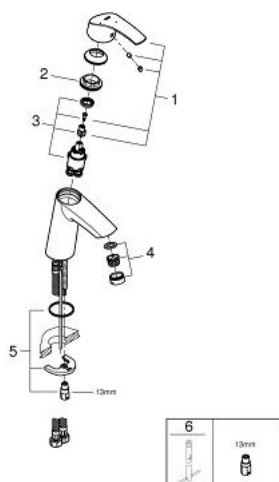

23 395 10E **EUROSMART SINGLE-LEVER BASIN MIXER 1/2"**
M-SIZE

PRODUCT DESCRIPTION

- Colour: chrome
- single hole installation
- metal lever
- GROHE SilkMove 28 mm ceramic cartridge
- OpenCold - cold water flow in mid-lever position
- with temperature limiter
- GROHE LongLife finish
- GROHE EcoJoy - Less water, perfect flow
- maximum flow rate (at 3 bar): 5 l/min
- GROHE FastFixation rapid installation system
- smooth body
- flexible connection hoses

23 395 10E **EUROSMART SINGLE-LEVER BASIN MIXER 1/2"**
M-SIZE

SPARE PARTS, december 2012 – now

- 1: Lever (Spare part-nr. 46865000)
 - 2: Fitting ring (Spare part-nr. 46715000)
 - 3: Cartridge (Spare part-nr. 46580000)
 - 4: Mousseur (Spare part-nr. 48159000)
 - 5: Shank mounting kit (Spare part-nr. 46249000)
 - 6: Mounting wrench (Spare part-nr. 19017000)*
- * Optional accessories