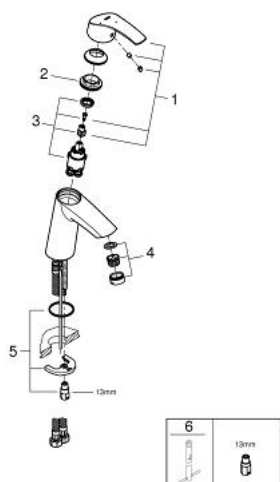

23 395 10E EUROSMART SINGLE-LEVER BASIN MIXER 1/2" M-SIZE

PRODUCT DESCRIPTION

- Colour: chrome
- single hole installation
- metal lever
- GROHE SilkMove 28 mm ceramic cartridge
- EcoMode - cold water flow in mid-lever position saves energy
- with temperature limiter
- GROHE LongLife finish
- GROHE EcoJoy - Less water, perfect flow
- maximum flow rate (at 3 bar): 5 l/min
- GROHE FastFixation rapid installation system
- smooth body
- flexible connection hoses

23 395 10E **EUROSMART SINGLE-LEVER BASIN MIXER 1/2"**
M-SIZE

SPARE PARTS, december 2012 – now

- 1: Lever (Spare part-nr. 46865000)
 - 2: Fitting ring (Spare part-nr. 46715000)
 - 3: Cartridge (Spare part-nr. 46580000)
 - 4: Mousseur (Spare part-nr. 48159000)
 - 5: Shank mounting kit (Spare part-nr. 46249000)
 - 6: Mounting wrench (Spare part-nr. 19017000)*
- * Optional accessories