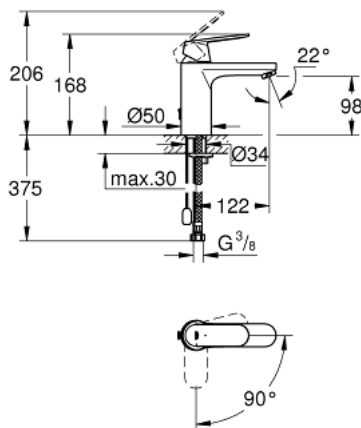

23 397 00E **EUROSMART COSMOPOLITAN SINGLE-LEVER BASIN MIXER 1/2"**
M-SIZE

PRODUCT DESCRIPTION

- Colour: chrome
- single hole installation
- metal lever
- GROHE SilkMove 35 mm ceramic cartridge
- OpenCold - cold water flow in mid-lever position
- adjustable flow rate limiter
- adjustable minimum flow rate approx. 2.5 l/min
- temperature limiter
- GROHE LongLife finish
- GROHE EcoJoy - Less water, perfect flow
- maximum flow rate (at 3 bar): 5 l/min
- GROHE FastFixation installation system with centering support
- retractable chain
- flexible connection hoses

23 397 00E **EUROSMART COSMOPOLITAN SINGLE-LEVER BASIN MIXER 1/2"**
M-SIZE

SPARE PARTS, avgust 2017 – now

- 1: Lever (Spare part-nr. 46828000)
- 2: Cap (Spare part-nr. 46492000)
- 3: Screw coupling (Spare part-nr. 46460000)
- 4: Cartridge (Spare part-nr. 46863000)
- 5: Mousseur (Spare part-nr. 48159000)
- 6: Chain (Spare part-nr. 06815000)
- 7: Shank mounting kit (Spare part-nr. 46671000)
- 8: Mounting wrench (Spare part-nr. 19017000)*
- 9: Socket spanner (Spare part-nr. 19332000)*