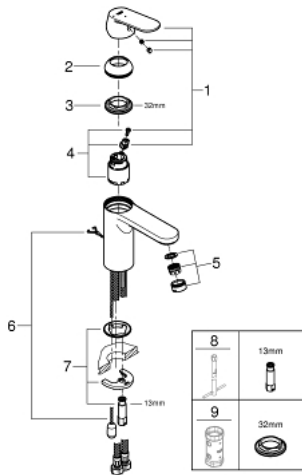

23 397 00E **EUROSMART COSMOPOLITAN SINGLE-LEVER BASIN MIXER 1/2"**
M-SIZE

PRODUCT DESCRIPTION

- Colour: chrome
- single hole installation
- metal lever
- GROHE SilkMove 35 mm ceramic cartridge
- EcoMode - cold water flow in mid-lever position saves energy
- adjustable flow rate limiter
- adjustable minimum flow rate approx. 2.5 l/min
- temperature limiter
- GROHE LongLife finish
- GROHE EcoJoy - Less water, perfect flow
- maximum flow rate (at 3 bar): 5 l/min
- GROHE FastFixation installation system with centering support
- retractable chain
- flexible connection hoses

23 397 00E **EUROSMART COSMOPOLITAN SINGLE-LEVER BASIN MIXER 1/2"**
M-SIZE

SPARE PARTS, avgust 2017 – now

- 1: Lever (Spare part-nr. 46828000)
- 2: Cap (Spare part-nr. 46492000)
- 3: Screw coupling (Spare part-nr. 46460000)
- 4: Cartridge (Spare part-nr. 46863000)
- 5: Mousseur (Spare part-nr. 48159000)
- 6: Chain (Spare part-nr. 06815000)
- 7: Shank mounting kit (Spare part-nr. 46671000)
- 8: Mounting wrench (Spare part-nr. 19017000)*
- 9: Socket spanner (Spare part-nr. 19332000)*