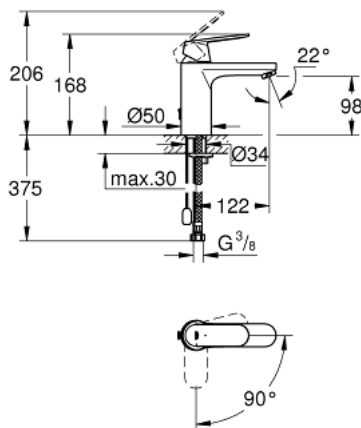

23 397 00E **EUROSMART COSMOPOLITAN SINGLE-LEVER BASIN MIXER 1/2"**
M-SIZE

PRODUCT DESCRIPTION

- Colour: chrome
- single hole installation
- metal lever
- GROHE SilkMove 35 mm ceramic cartridge
- EcoMode - cold water flow in mid-lever position saves energy
- adjustable flow rate limiter
- adjustable minimum flow rate approx. 2.5 l/min
- temperature limiter
- GROHE LongLife finish
- GROHE EcoJoy - Less water, perfect flow
- maximum flow rate (at 3 bar): 5 l/min
- GROHE FastFixation installation system with centering support
- retractable chain
- flexible connection hoses

23 397 00E **EUROSMART COSMOPOLITAN SINGLE-LEVER BASIN MIXER 1/2"**
M-SIZE

SPARE PARTS, avgust 2017 – now

- 1: Lever (Spare part-nr. 46828000)
- 2: Cap (Spare part-nr. 46492000)
- 3: Screw coupling (Spare part-nr. 46460000)
- 4: Cartridge (Spare part-nr. 46863000)
- 5: Mousseur (Spare part-nr. 48159000)
- 6: Chain (Spare part-nr. 06815000)
- 7: Shank mounting kit (Spare part-nr. 46671000)
- 8: Mounting wrench (Spare part-nr. 19017000)*
- 9: Socket spanner (Spare part-nr. 19332000)*