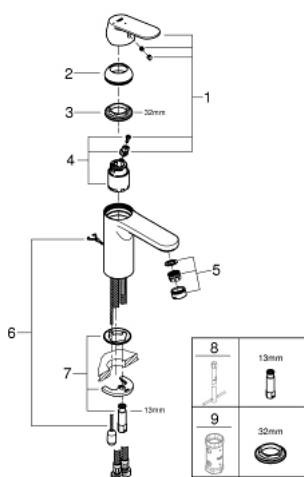

23 397 00E **EUROSMART COSMOPOLITAN SINGLE-LEVER BASIN MIXER 1/2"**
M-SIZE

PRODUCT DESCRIPTION

- Colour: chrome
- single hole installation
- metal lever
- GROHE SilkMove 35 mm ceramic cartridge
- OpenCold - cold water flow in mid-lever position
- adjustable flow rate limiter
- adjustable minimum flow rate approx. 2.5 l/min
- temperature limiter
- GROHE LongLife finish
- GROHE EcoJoy - Less water, perfect flow
- maximum flow rate (at 3 bar): 5 l/min
- GROHE FastFixation installation system with centering support
- retractable chain
- flexible connection hoses

23 397 00E **EUROSMART COSMOPOLITAN SINGLE-LEVER BASIN MIXER 1/2"**
M-SIZE

SPARE PARTS, avgust 2017 – now

- 1: Lever (Spare part-nr. 46828000)
- 2: Cap (Spare part-nr. 46492000)
- 3: Screw coupling (Spare part-nr. 46460000)
- 4: Cartridge (Spare part-nr. 46863000)
- 5: Mousseur (Spare part-nr. 48159000)
- 6: Chain (Spare part-nr. 06815000)
- 7: Shank mounting kit (Spare part-nr. 46671000)
- 8: Mounting wrench (Spare part-nr. 19017000)*
- 9: Socket spanner (Spare part-nr. 19332000)*