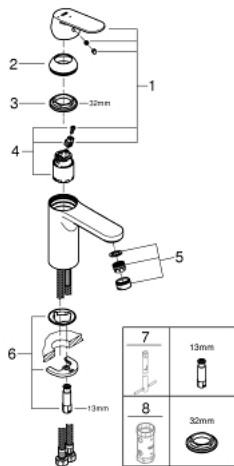

## 23 398 00E EUROSMART COSMOPOLITAN SINGLE-LEVER BASIN MIXER 1/2" M-SIZE

### PRODUCT DESCRIPTION

- Colour: chrome
- single hole installation
- metal lever
- GROHE SilkMove 35 mm ceramic cartridge
- EcoMode - cold water flow in mid-lever position saves energy
- adjustable flow rate limiter
- adjustable minimum flow rate approx. 2.5 l/min
- temperature limiter
- GROHE LongLife finish
- GROHE EcoJoy - Less water, perfect flow
- maximum flow rate (at 3 bar): 5 l/min
- GROHE FastFixation installation system with centering support
- smooth body
- flexible connection hoses

23 398 00E **EUROSMART COSMOPOLITAN SINGLE-LEVER BASIN MIXER 1/2"**  
**M-SIZE**

**SPARE PARTS**, avgust 2017 – now

- 1: Lever (Spare part-nr. 46828000)
- 2: Cap (Spare part-nr. 46492000)
- 3: Screw coupling (Spare part-nr. 46460000)
- 4: Cartridge (Spare part-nr. 46863000)
- 5: Mousseur (Spare part-nr. 48159000)
- 6: Shank mounting kit (Spare part-nr. 46671000)
- 7: Mounting wrench (Spare part-nr. 19017000)\*
- 8: Socket spanner (Spare part-nr. 19332000)\*