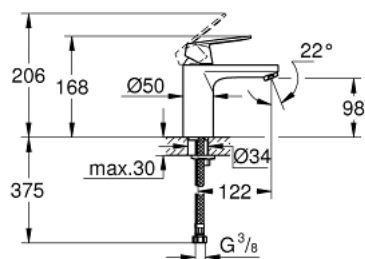

## 23 398 00E EUROSMART COSMOPOLITAN SINGLE-LEVER BASIN MIXER 1/2" M-SIZE

### PRODUCT DESCRIPTION

- Colour: chrome
- single hole installation
- metal lever
- GROHE SilkMove 35 mm ceramic cartridge
- EcoMode - cold water flow in mid-lever position saves energy
- adjustable flow rate limiter
- adjustable minimum flow rate approx. 2.5 l/min
- temperature limiter
- GROHE LongLife finish
- GROHE EcoJoy - Less water, perfect flow
- maximum flow rate (at 3 bar): 5 l/min
- GROHE FastFixation installation system with centering support
- smooth body
- flexible connection hoses

23 398 00E **EUROSMART COSMOPOLITAN SINGLE-LEVER BASIN MIXER 1/2"**  
**M-SIZE**

**SPARE PARTS**, avgust 2017 – now

- 1: Lever (Spare part-nr. 46828000)
- 2: Cap (Spare part-nr. 46492000)
- 3: Screw coupling (Spare part-nr. 46460000)
- 4: Cartridge (Spare part-nr. 46863000)
- 5: Mousseur (Spare part-nr. 48159000)
- 6: Shank mounting kit (Spare part-nr. 46671000)
- 7: Mounting wrench (Spare part-nr. 19017000)\*
- 8: Socket spanner (Spare part-nr. 19332000)\*