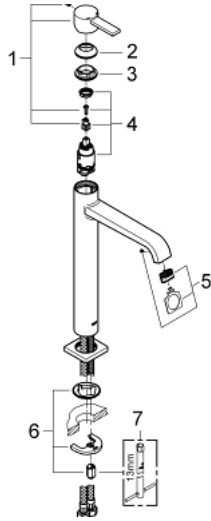

23 403 000 ALLURE SINGLE-LEVER BASIN MIXER 1/2" XL-SIZE

PRODUCT DESCRIPTION

- Colour: chrome
- single hole installation
- metal lever
- for free-standing basins
- GROHE SilkMove 28 mm ceramic cartridge
- GROHE LongLife finish
- 6.0 l/min flow limiter
- FastFixation Plus installation system
- smooth body
- projection 180 mm
- flexible connection hoses
- temperature limiter
- min. recommended pressure 1.0 bar

23 403 000 ALLURE SINGLE-LEVER BASIN MIXER 1/2" XL-SIZE

SPARE PARTS, januar 2013 – now

- 1: Lever (Spare part-nr. 46610000)
 - 2: Cap (Spare part-nr. 46581000)
 - 3: Fitting ring (Spare part-nr. 07419000)
 - 4: Cartridge (Spare part-nr. 46580000)
 - 5: Mousseur (Spare part-nr. 13220000)
 - 6: Shank mounting kit (Spare part-nr. 46645000)
 - 7: Mounting wrench (Spare part-nr. 19017000)*
- * Optional accessories