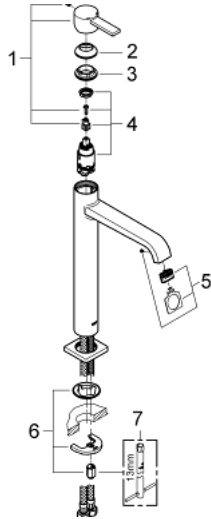

23 403 000 **ALLURE SINGLE-LEVER BASIN MIXER 1/2"**
XL-SIZE

PRODUCT DESCRIPTION

- Colour: chrome
- single hole installation
- metal lever
- for free-standing basins
- GROHE SilkMove 28 mm ceramic cartridge
- GROHE LongLife finish
- GROHE Water Saving 6.0 l/min flow limiter
- GROHE FastFixation Plus installation system
- smooth body
- projection 180 mm
- flexible connection hoses
- temperature limiter
- min. recommended pressure 1.0 bar

23 403 000 **ALLURE SINGLE-LEVER BASIN MIXER 1/2"**
XL-SIZE

SPARE PARTS, januar 2013 – now

- 1: Lever (Spare part-nr. 46610000)
- 2: Cap (Spare part-nr. 46581000)
- 3: Fitting ring (Spare part-nr. 07419000)
- 4: Cartridge (Spare part-nr. 46580000)
- 5: Mousseur (Spare part-nr. 13220000)
- 6: Shank mounting kit (Spare part-nr. 46645000)
- 7: Mounting wrench (Spare part-nr. 19017000)*