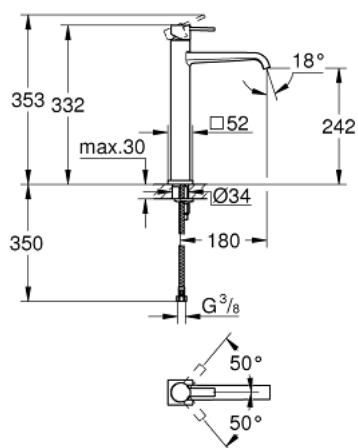

23 403 000 ALLURE SINGLE-LEVER BASIN MIXER 1/2" XL-SIZE

PRODUCT DESCRIPTION

- Colour: chrome
- single hole installation
- metal lever
- for free-standing basins
- GROHE SilkMove 28 mm ceramic cartridge
- GROHE LongLife finish
- 6.0 l/min flow limiter
- FastFixation Plus installation system
- smooth body
- projection 180 mm
- flexible connection hoses
- temperature limiter
- min. recommended pressure 1.0 bar

23 403 000 ALLURE SINGLE-LEVER BASIN MIXER 1/2" XL-SIZE

SPARE PARTS, januar 2013 – now

- 1: Lever (Spare part-nr. 46610000)
 - 2: Cap (Spare part-nr. 46581000)
 - 3: Fitting ring (Spare part-nr. 07419000)
 - 4: Cartridge (Spare part-nr. 46580000)
 - 5: Mousseur (Spare part-nr. 13220000)
 - 6: Shank mounting kit (Spare part-nr. 46645000)
 - 7: Mounting wrench (Spare part-nr. 19017000)*
- * Optional accessories