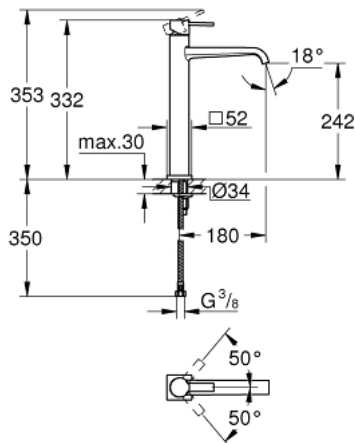

23 403 000 **ALLURE SINGLE-LEVER BASIN MIXER 1/2"**
XL-SIZE

PRODUCT DESCRIPTION

- Colour: chrome
- single hole installation
- metal lever
- for free-standing basins
- GROHE SilkMove 28 mm ceramic cartridge
- GROHE LongLife finish
- GROHE Water Saving 6.0 l/min flow limiter
- GROHE FastFixation Plus installation system
- smooth body
- projection 180 mm
- flexible connection hoses
- temperature limiter
- min. recommended pressure 1.0 bar

23 403 000 **ALLURE SINGLE-LEVER BASIN MIXER 1/2"**
XL-SIZE

SPARE PARTS, januar 2013 – now

- 1: Lever (Spare part-nr. 46610000)
- 2: Cap (Spare part-nr. 46581000)
- 3: Fitting ring (Spare part-nr. 07419000)
- 4: Cartridge (Spare part-nr. 46580000)
- 5: Mousseur (Spare part-nr. 13220000)
- 6: Shank mounting kit (Spare part-nr. 46645000)
- 7: Mounting wrench (Spare part-nr. 19017000)*