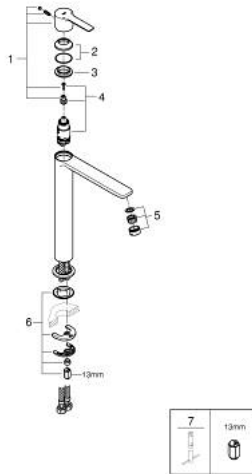

23 405 001 **LINEARE SINGLE-LEVER BASIN MIXER 1/2"**  
**XL-SIZE**

**PRODUCT DESCRIPTION**

- Colour: chrome
- single hole installation
- metal lever
- for free-standing basins
- GROHE SilkMove 28 mm ceramic cartridge
- with temperature limiter
- GROHE LongLife finish
- GROHE EcoJoy - Less water, perfect flow
- maximum flow rate (at 3 bar): 5 l/min
- SpeedClean mousseur
- GROHE FastFixation Plus rapid installation system
- smooth body
- flexible connection hoses
- min. recommended pressure 1.0 bar

23 405 001 **LINEARE SINGLE-LEVER BASIN MIXER 1/2"**  
**XL-SIZE**

**SPARE PARTS**, julij 2016 – now

- 1: Lever (Spare part-nr. 46980000)
- 2: Cap (Spare part-nr. 46581000)
- 3: Fitting ring (Spare part-nr. 07419000)
- 4: Cartridge (Spare part-nr. 46580000)
- 5: Mousseur (Spare part-nr. 48159000)
- 6: Shank mounting kit (Spare part-nr. 46645000)
- 7: Mounting wrench (Spare part-nr. 19017000)\*