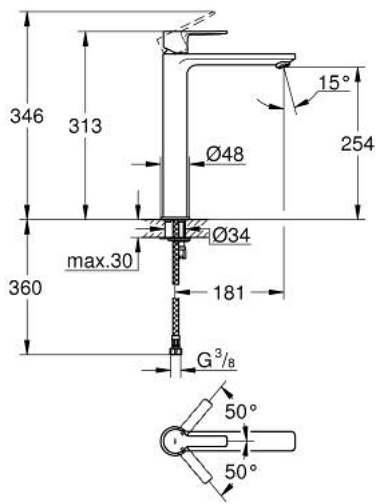

23 405 001 **LINEARE SINGLE-LEVER BASIN MIXER 1/2"**  
**XL-SIZE**

**PRODUCT DESCRIPTION**

- Colour: chrome
- single hole installation
- metal lever
- for free-standing basins
- GROHE SilkMove 28 mm ceramic cartridge
- with temperature limiter
- GROHE LongLife finish
- GROHE EcoJoy - Less water, perfect flow
- maximum flow rate (at 3 bar): 5 l/min
- SpeedClean mousseur
- GROHE FastFixation Plus rapid installation system
- smooth body
- flexible connection hoses
- min. recommended pressure 1.0 bar

23 405 001 **LINEARE SINGLE-LEVER BASIN MIXER 1/2"**  
**XL-SIZE**

**SPARE PARTS**, julij 2016 – now

- 1: Lever (Spare part-nr. 46980000)
- 2: Cap (Spare part-nr. 46581000)
- 3: Fitting ring (Spare part-nr. 07419000)
- 4: Cartridge (Spare part-nr. 46580000)
- 5: Mousseur (Spare part-nr. 48159000)
- 6: Shank mounting kit (Spare part-nr. 46645000)
- 7: Mounting wrench (Spare part-nr. 19017000)\*