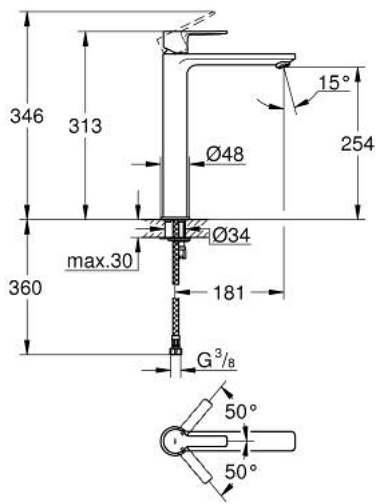

23 405 001 **LINEARE SINGLE-LEVER BASIN MIXER 1/2"**
XL-SIZE

PRODUCT DESCRIPTION

- Colour: chrome
- single hole installation
- metal lever
- for free-standing basins
- GROHE SilkMove 28 mm ceramic cartridge
- with temperature limiter
- GROHE LongLife finish
- GROHE EcoJoy - Less water, perfect flow
- maximum flow rate (at 3 bar): 5 l/min
- SpeedClean mousseur
- GROHE FastFixation Plus rapid installation system
- smooth body
- flexible connection hoses
- min. recommended pressure 1.0 bar
- AquaCalibrator

23 405 001 **LINEARE SINGLE-LEVER BASIN MIXER 1/2"**
XL-SIZE

SPARE PARTS, julij 2016 – now

- 1: Lever (Spare part-nr. 46980000)
- 2: Cap (Spare part-nr. 46581000)
- 3: Fitting ring (Spare part-nr. 07419000)
- 4: Cartridge (Spare part-nr. 46580000)
- 5: Mousseur (Spare part-nr. 48159000)
- 6: Shank mounting kit (Spare part-nr. 46645000)
- 7: Mounting wrench (Spare part-nr. 19017000)*