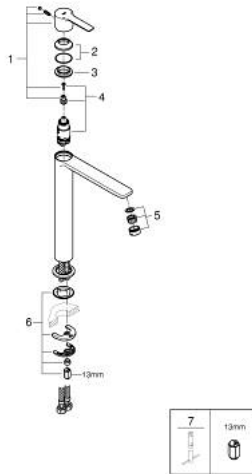

23 405 AL1 LINEARE SINGLE-LEVER BASIN MIXER 1/2" XL-SIZE

PRODUCT DESCRIPTION

- Colour: brushed hard graphite
- single hole installation
- metal lever
- for free-standing basins
- GROHE SilkMove 28 mm ceramic cartridge
- with temperature limiter
- GROHE LongLife finish
- GROHE EcoJoy - Less water, perfect flow
- maximum flow rate (at 3 bar): 5 l/min
- SpeedClean mousseur
- GROHE FastFixation Plus rapid installation system
- smooth body
- flexible connection hoses
- min. recommended pressure 1.0 bar

23 405 AL1 LINEARE SINGLE-LEVER BASIN MIXER 1/2" XL-SIZE

SPARE PARTS, marec 2019 – now

- 1: Lever (Spare part-nr. 46980AL0)
- 2: Cap (Spare part-nr. 46581AL0)
- 3: Fitting ring (Spare part-nr. 07419000)
- 4: Cartridge (Spare part-nr. 46580000)
- 5: Mousseur (Spare part-nr. 48159AL0)
- 6: Shank mounting kit (Spare part-nr. 46645000)
- 7: Mounting wrench (Spare part-nr. 19017000)*