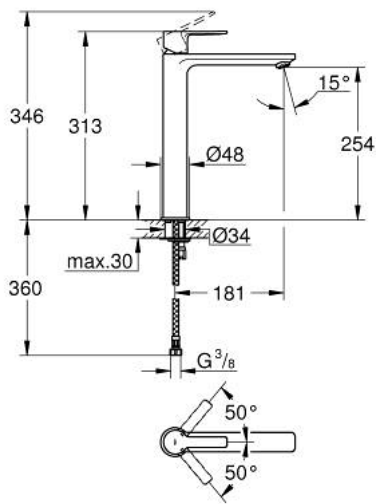

23 405 AL1 LINEARE SINGLE-LEVER BASIN MIXER 1/2" XL-SIZE

PRODUCT DESCRIPTION

- Colour: brushed hard graphite
- single hole installation
- metal lever
- for free-standing basins
- GROHE SilkMove 28 mm ceramic cartridge
- with temperature limiter
- GROHE LongLife finish
- GROHE EcoJoy - Less water, perfect flow
- maximum flow rate (at 3 bar): 5 l/min
- SpeedClean mousseur
- GROHE FastFixation Plus rapid installation system
- smooth body
- flexible connection hoses
- min. recommended pressure 1.0 bar

23 405 AL1 LINEARE SINGLE-LEVER BASIN MIXER 1/2" XL-SIZE

SPARE PARTS, marec 2019 – now

- 1: Lever (Spare part-nr. 46980AL0)
- 2: Cap (Spare part-nr. 46581AL0)
- 3: Fitting ring (Spare part-nr. 07419000)
- 4: Cartridge (Spare part-nr. 46580000)
- 5: Mousseur (Spare part-nr. 48159AL0)
- 6: Shank mounting kit (Spare part-nr. 46645000)
- 7: Mounting wrench (Spare part-nr. 19017000)*