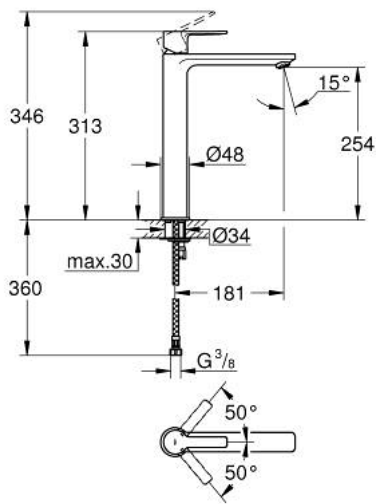

## 23 405 DC1 LINEARE SINGLE-LEVER BASIN MIXER 1/2" XL-SIZE

### PRODUCT DESCRIPTION

- Colour: supersteel
- single hole installation
- metal lever
- for free-standing basins
- GROHE SilkMove 28 mm ceramic cartridge
- with temperature limiter
- GROHE LongLife finish
- GROHE EcoJoy - Less water, perfect flow
- maximum flow rate (at 3 bar): 5 l/min
- SpeedClean mousseur
- GROHE FastFixation Plus rapid installation system
- smooth body
- flexible connection hoses
- min. recommended pressure 1.0 bar

### SPARE PARTS, september 2016 – now

- 1: Lever (Spare part-nr. 46980DC0)
- 2: Cap (Spare part-nr. 46581DC0)
- 3: Fitting ring (Spare part-nr. 07419000)
- 4: Cartridge (Spare part-nr. 46580000)
- 5: Mousseur (Spare part-nr. 48159DC0)
- 6: Shank mounting kit (Spare part-nr. 46645000)
- 7: Mounting wrench (Spare part-nr. 19017000)\*