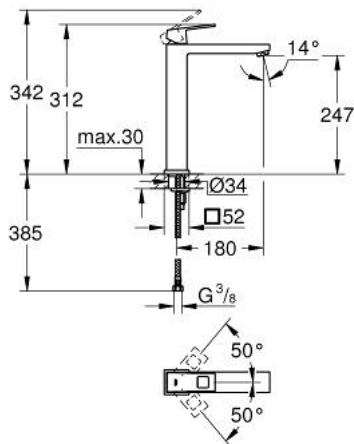

23 406 000 **EUROCUBE SINGLE-LEVER BASIN MIXER 1/2"**  
**XL-SIZE**

**PRODUCT DESCRIPTION**

- Colour: chrome
- single hole installation
- metal lever
- for free-standing basins
- GROHE SilkMove 28 mm ceramic cartridge
- temperature limiter
- GROHE LongLife finish
- GROHE EcoJoy - Less water, perfect flow
- maximum flow rate (at 3 bar): 5 l/min
- GROHE FastFixation Plus installation system
- smooth body
- flexible connection hoses
- min. recommended pressure 1.0 bar

23 406 000 **EUROCUBE SINGLE-LEVER BASIN MIXER 1/2"**  
**XL-SIZE**

**SPARE PARTS**, januar 2013 – now

- 1: Lever (Spare part-nr. 46786000)
  - 2: Fitting ring (Spare part-nr. 46715000)
  - 3: Cartridge (Spare part-nr. 46580000)
  - 4: Mousseur (Spare part-nr. 48159000)
  - 5: Shank mounting kit (Spare part-nr. 46645000)
  - 6: Mounting wrench (Spare part-nr. 19017000)\*
- \* Optional accessories