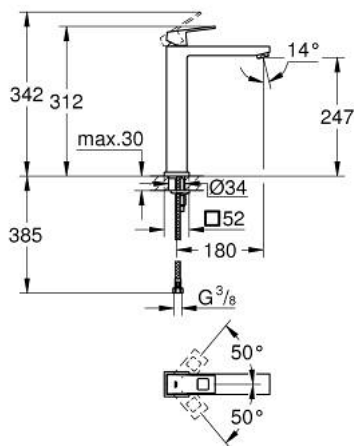

23 406 AL0 EUROCUBE SINGLE-LEVER BASIN MIXER 1/2" XL-SIZE

PRODUCT DESCRIPTION

- Colour: brushed hard graphite
- single hole installation
- metal lever
- for free-standing basins
- GROHE SilkMove 28 mm ceramic cartridge
- temperature limiter
- GROHE LongLife finish
- AquaCalibrator
- maximum flow rate (at 3 bar): 5 l/min
- FastFixation Plus installation system
- smooth body
- flexible connection hoses
- min. recommended pressure 1.0 bar

23 406 AL0 EUROCUBE SINGLE-LEVER BASIN MIXER 1/2" XL-SIZE

SPARE PARTS, marec 2019 – now

- 1: Lever (Spare part-nr. 46786AL0)
- 2: Fitting ring (Spare part-nr. 46715000)
- 3: Cartridge (Spare part-nr. 46580000)
- 4: Mousseur (Spare part-nr. 48159AL0)
- 5: Shank mounting kit (Spare part-nr. 46645000)
- 6: Mounting wrench (Spare part-nr. 19017000)*