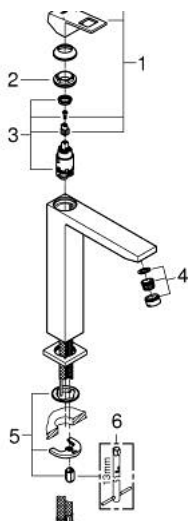

23 406 AL0 EUROCUBE SINGLE-LEVER BASIN MIXER 1/2" XL-SIZE

PRODUCT DESCRIPTION

- Colour: brushed hard graphite
- single hole installation
- metal lever
- for free-standing basins
- GROHE SilkMove 28 mm ceramic cartridge
- temperature limiter
- GROHE LongLife finish
- AquaCalibrator
- maximum flow rate (at 3 bar): 5 l/min
- FastFixation Plus installation system
- smooth body
- flexible connection hoses
- min. recommended pressure 1.0 bar

23 406 AL0 EUROCUBE SINGLE-LEVER BASIN MIXER 1/2" XL-SIZE

SPARE PARTS, marec 2019 – now

- 1: Lever (Spare part-nr. 46786AL0)
- 2: Fitting ring (Spare part-nr. 46715000)
- 3: Cartridge (Spare part-nr. 46580000)
- 4: Mousseur (Spare part-nr. 48159AL0)
- 5: Shank mounting kit (Spare part-nr. 46645000)
- 6: Mounting wrench (Spare part-nr. 19017000)*