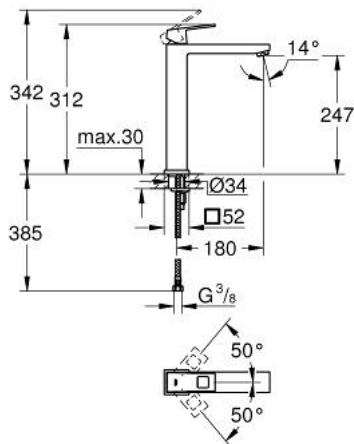

23 406 DC0 EUROCUBE SINGLE-LEVER BASIN MIXER 1/2" XL-SIZE

PRODUCT DESCRIPTION

- Colour: supersteel
- single hole installation
- metal lever
- for free-standing basins
- GROHE SilkMove 28 mm ceramic cartridge
- temperature limiter
- GROHE LongLife finish
- AquaCalibrator
- maximum flow rate (at 3 bar): 5 l/min
- FastFixation Plus installation system
- smooth body
- flexible connection hoses
- min. recommended pressure 1.0 bar

23 406 DC0 EUROCUBE SINGLE-LEVER BASIN MIXER 1/2" XL-SIZE

SPARE PARTS, julij 2018 – now

- 1: Lever (Spare part-nr. 46786DC0)
- 2: Fitting ring (Spare part-nr. 46715000)
- 3: Cartridge (Spare part-nr. 46580000)
- 4: Mousseur (Spare part-nr. 48159DC0)
- 5: Shank mounting kit (Spare part-nr. 46645000)
- 6: Mounting wrench (Spare part-nr. 19017000)*