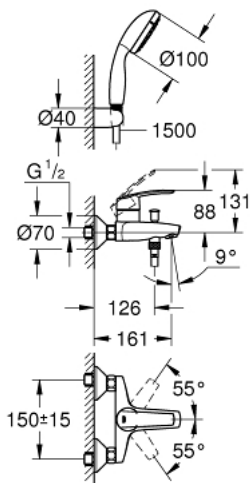

## 23 413 001 **START SINGLE-LEVER BATH MIXER 1/2"**

### PRODUCT DESCRIPTION

- Colour: chrome
- wall mounted
- metal lever
- GROHE SilkMove 35 mm ceramic cartridge
- with temperature limiter
- adjustable flow rate limiter
- GROHE LongLife finish
- automatic diverter: bath/shower
- shower outlet 1/2" with integrated non-return valve
- mousseur
- S-unions
- with shower set
- metal wall escutcheons
- Vitalio Shower set
- consisting of:
  - hand shower Vitalio Start 100 1 spray (27 940)
  - wall shower holder (27 958)
  - shower hose VitalioFlex Trend 1500 mm 1/2" x 1/2" (28 741)
- protected against backflow

### **SPARE PARTS**, november 2014 – now

- 1: Lever (Spare part-nr. 46898000)
  - 2: Cap (Spare part-nr. 46899000)
  - 3: Cartridge (Spare part-nr. 46374000)
  - 4: Diverter knob (Spare part-nr. 65648000)
  - 5: Diverter (Spare part-nr. 65655000)
  - 6: Non-return valve (Spare part-nr. 08565000)
  - 7: Mousseur (Spare part-nr. 13952000)
  - 8: Screw connection 1/2" (Spare part-nr. 45044000)
  - 9: S-union (Spare part-nr. 12075000)
  - 9.1: Seal (Spare part-nr. 0138600M)
  - 9.2: Escutcheon (Spare part-nr. 0221000M)
  - 10: Dirt strainer (Spare part-nr. 0700200M)
  - 11: Extension 3/4", 20 mm (Spare part-nr. 0713000M)\*
  - 12: Socket spanner (Spare part-nr. 19332000)\*
  - 13: Special spanner (Spare part-nr. 19377000)\*
- \* Optional accessories