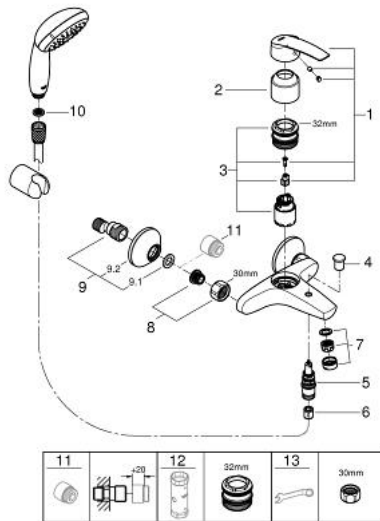

## 23 413 001 **START SINGLE-LEVER BATH MIXER 1/2"**

### PRODUCT DESCRIPTION

- Colour: chrome
- wall mounted
- metal lever
- GROHE SilkMove 35 mm ceramic cartridge
- with temperature limiter
- adjustable flow rate limiter
- GROHE LongLife finish
- automatic diverter: bath/shower
- shower outlet 1/2" with integrated non-return valve
- mousseur
- S-unions
- with shower set
- metal wall escutcheons
- Vitalio Shower set
- consisting of:
  - hand shower Vitalio Start 100 1 spray (27 940)
  - wall shower holder (27 958)
  - shower hose VitalioFlex Trend 1500 mm 1/2" x 1/2" (28 741)
- protected against backflow

### **SPARE PARTS**, november 2014 – now

- 1: Lever (Spare part-nr. 46898000)
  - 2: Cap (Spare part-nr. 46899000)
  - 3: Cartridge (Spare part-nr. 46374000)
  - 4: Diverter knob (Spare part-nr. 65648000)
  - 5: Diverter (Spare part-nr. 65655000)
  - 6: Non-return valve (Spare part-nr. 08565000)
  - 7: Mousseur (Spare part-nr. 13952000)
  - 8: Screw connection 1/2" (Spare part-nr. 45044000)
  - 9: S-union (Spare part-nr. 12075000)
  - 9.1: Seal (Spare part-nr. 0138600M)
  - 9.2: Escutcheon (Spare part-nr. 0221000M)
  - 10: Dirt strainer (Spare part-nr. 0700200M)
  - 11: Extension 3/4", 20 mm (Spare part-nr. 0713000M)\*
  - 12: Socket spanner (Spare part-nr. 19332000)\*
  - 13: Special spanner (Spare part-nr. 19377000)\*
- \* Optional accessories