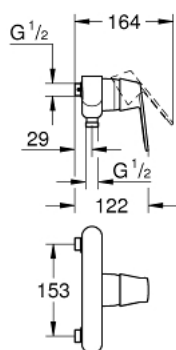

23 423 000 **EUROSMART COSMOPOLITAN SINGLE-LEVER SHOWER MIXER 1/2"**

PRODUCT DESCRIPTION

- Colour: chrome
- wall mounted
- metal lever
- GROHE SilkMove 46 mm ceramic cartridge
- GROHE LongLife finish
- adjustable flow rate limiter
- shower bottom outlet 1/2" with integrated non return valve
- without unions
- centre distance 153 mm
- protected against backflow
- optional temperature limiter ref. no. 46 308

23 423 000 EUROSMART COSMOPOLITAN SINGLE-LEVER SHOWER MIXER 1/2"

SPARE PARTS, september 2021 – now

- 1: Lever (Spare part-nr. 46682000)
- 2: Cap (Spare part-nr. 46427000)
- 3: Cartridge (Spare part-nr. 46048000)
- 4: Non-return valve (Spare part-nr. 08565000)
- 5: Fibre seal Ø 18,5 x Ø 12 x 2 (Spare part-nr. 0138900M)
- 6: Straight union, lockable (Spare part-nr. 12064000)*
- 7: Temperature limiter (Spare part-nr. 46308000)*