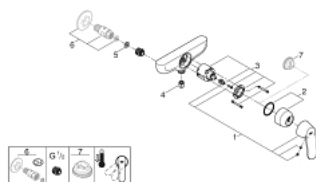

23 423 000 **EUROSMART COSMOPOLITAN SINGLE-LEVER SHOWER MIXER 1/2"**

PRODUCT DESCRIPTION

- Colour: chrome
- wall mounted
- metal lever
- GROHE SilkMove 46 mm ceramic cartridge
- GROHE LongLife finish
- adjustable flow rate limiter
- shower bottom outlet 1/2" with integrated non return valve
- without unions
- centre distance 153 mm
- protected against backflow
- optional temperature limiter ref. no. 46 308

23 423 000 EUROSMART COSMOPOLITAN SINGLE-LEVER SHOWER MIXER 1/2"

SPARE PARTS, september 2021 – now

- 1: Lever (Spare part-nr. 46682000)
- 2: Cap (Spare part-nr. 46427000)
- 3: Cartridge (Spare part-nr. 46048000)
- 4: Non-return valve (Spare part-nr. 08565000)
- 5: Fibre seal Ø 18,5 x Ø 12 x 2 (Spare part-nr. 0138900M)
- 6: Straight union, lockable (Spare part-nr. 12064000)*
- 7: Temperature limiter (Spare part-nr. 46308000)*