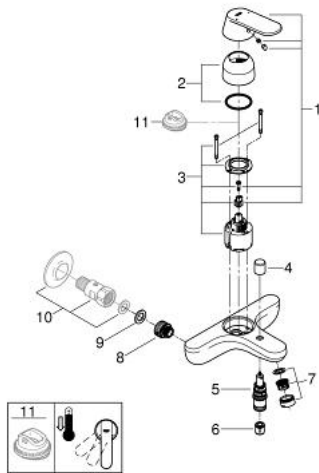

23 424 000 **EUROSMART COSMOPOLITAN SINGLE-LEVER BATH MIXER 3/4"**

PRODUCT DESCRIPTION

- Colour: chrome
- wall mounted
- metal lever
- GROHE SilkMove 46 mm ceramic cartridge
- GROHE LongLife finish
- adjustable flow rate limiter
- automatic diverter: bath/shower
- mousseur
- integrated non-return valve in the shower outlet 1/2"
- without straight unions
- centre distance 153 mm
- protected against backflow
- optional temperature limiter ref. no. 46 308

23 424 000 EUROSMART COSMOPOLITAN SINGLE-LEVER BATH MIXER 3/4"

SPARE PARTS, februar 2016 – now

- 1: Lever (Spare part-nr. 46682000)
- 2: Cap (Spare part-nr. 46427000)
- 3: Cartridge (Spare part-nr. 46048000)
- 4: Diverter knob (Spare part-nr. 64309000)
- 5: Diverter (Spare part-nr. 65655000)
- 6: Non-return valve (Spare part-nr. 08565000)
- 7: Mousseur (Spare part-nr. 13952000)
- 8: Seal (Spare part-nr. 0138600M)
- 9: Straight union, lockable (Spare part-nr. 12065000)*
- 10: Temperature limiter (Spare part-nr. 46308000)*