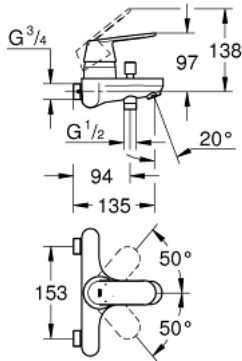

23 424 000 **EUROSMART COSMOPOLITAN SINGLE-LEVER BATH MIXER 3/4"**

PRODUCT DESCRIPTION

- Colour: chrome
- wall mounted
- metal lever
- GROHE SilkMove 46 mm ceramic cartridge
- GROHE LongLife finish
- adjustable flow rate limiter
- automatic diverter: bath/shower
- mousseur
- integrated non-return valve in the shower outlet 1/2"
- without straight unions
- centre distance 153 mm
- protected against backflow
- optional temperature limiter ref. no. 46 308

23 424 000 EUROSMART COSMOPOLITAN SINGLE-LEVER BATH MIXER 3/4"

SPARE PARTS, februar 2016 – now

- 1: Lever (Spare part-nr. 46682000)
- 2: Cap (Spare part-nr. 46427000)
- 3: Cartridge (Spare part-nr. 46048000)
- 4: Diverter knob (Spare part-nr. 64309000)
- 5: Diverter (Spare part-nr. 65655000)
- 6: Non-return valve (Spare part-nr. 08565000)
- 7: Mousseur (Spare part-nr. 13952000)
- 8: Seal (Spare part-nr. 0138600M)
- 9: Straight union, lockable (Spare part-nr. 12065000)*
- 10: Temperature limiter (Spare part-nr. 46308000)*