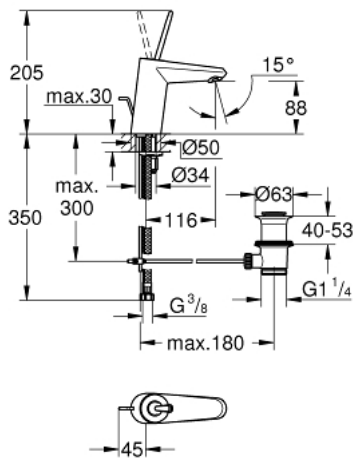

23 425 000 **EURODISC JOY SINGLE-LEVER BASIN MIXER 1/2"**
S-SIZE

PRODUCT DESCRIPTION

- Colour: chrome
- single hole installation
- metal lever
- GROHE FeatherControl Joystick cartridge
- GROHE LongLife finish
- GROHE EcoJoy - Less water, perfect flow
- maximum flow rate (at 3 bar): 5 l/min
- SpeedClean mousseur
- GROHE FastFixation Plus installation system
- pop-up waste set 1 1/4"
- flexible connection hoses
- min. recommended pressure 1.0 bar

23 425 000 **EURODISC JOY SINGLE-LEVER BASIN MIXER 1/2"**
S-SIZE

SPARE PARTS, avgust 2013 – now

- 1: Lever (Spare part-nr. 46906000)
- 2: Cartridge (Spare part-nr. 46907000)
- 3: Pop-up rod (Spare part-nr. 46739000)
- 4: Shank mounting kit (Spare part-nr. 46645000)
- 5: Waste set 1 1/4" (Spare part-nr. 28910000)
- 5.1: Plug (Spare part-nr. 07182000)
- 5.2: Eccentric rod (Spare part-nr. 07052000)
- 6: Mousseur (Spare part-nr. 48159000)
- 7: Mounting wrench (Spare part-nr. 19017000)*
- 8: Eccentric rod (Spare part-nr. 07341000)*