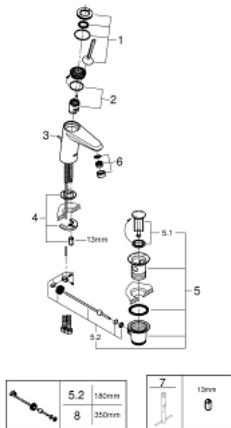

23 425 000 **EURODISC JOY SINGLE-LEVER BASIN MIXER 1/2"**
S-SIZE

PRODUCT DESCRIPTION

- Colour: chrome
- single hole installation
- metal lever
- GROHE FeatherControl Joystick cartridge
- GROHE LongLife finish
- GROHE EcoJoy - Less water, perfect flow
- maximum flow rate (at 3 bar): 5 l/min
- SpeedClean mousseur
- GROHE FastFixation Plus installation system
- pop-up waste set 1 1/4"
- flexible connection hoses
- min. recommended pressure 1.0 bar

23 425 000 **EURODISC JOY SINGLE-LEVER BASIN MIXER 1/2"**
S-SIZE

SPARE PARTS, avgust 2013 – now

- 1: Lever (Spare part-nr. 46906000)
- 2: Cartridge (Spare part-nr. 46907000)
- 3: Pop-up rod (Spare part-nr. 46739000)
- 4: Shank mounting kit (Spare part-nr. 46645000)
- 5: Waste set 1 1/4" (Spare part-nr. 28910000)
- 5.1: Plug (Spare part-nr. 07182000)
- 5.2: Eccentric rod (Spare part-nr. 07052000)
- 6: Mousseur (Spare part-nr. 48159000)
- 7: Mounting wrench (Spare part-nr. 19017000)*
- 8: Eccentric rod (Spare part-nr. 07341000)*