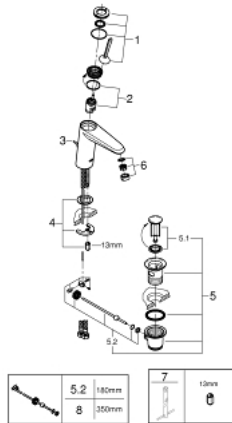

23 427 000 EURODISC JOY SINGLE-LEVER BASIN MIXER 1/2" M-SIZE

PRODUCT DESCRIPTION

- Colour: chrome
- single hole installation
- metal lever
- GROHE FeatherControl Joystick cartridge
- GROHE LongLife finish
- GROHE EcoJoy - Less water, perfect flow
- maximum flow rate (at 3 bar): 5 l/min
- SpeedClean mousseur
- GROHE FastFixation Plus installation system
- pop-up waste set 1 1/4"
- flexible connection hoses
- min. recommended pressure 1.0 bar

23 427 000 **EURODISC JOY SINGLE-LEVER BASIN MIXER 1/2"**
M-SIZE

SPARE PARTS, august 2013 – now

- 1: Lever (Spare part-nr. 46906000)
- 2: Cartridge (Spare part-nr. 46907000)
- 3: Pop-up rod (Spare part-nr. 46739000)
- 4: Shank mounting kit (Spare part-nr. 46645000)
- 5: Waste set 1 1/4" (Spare part-nr. 28910000)
- 5.1: Plug (Spare part-nr. 07182000)
- 5.2: Eccentric rod (Spare part-nr. 07052000)
- 6: Mousseur (Spare part-nr. 48159000)
- 7: Mounting wrench (Spare part-nr. 19017000)*
- 8: Eccentric rod (Spare part-nr. 07341000)*