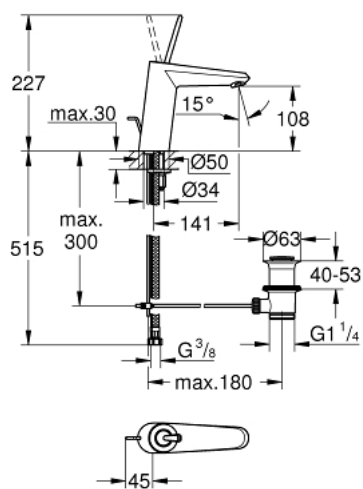

23 427 000 EURODISC JOY SINGLE-LEVER BASIN MIXER 1/2" M-SIZE

PRODUCT DESCRIPTION

- Colour: chrome
- single hole installation
- metal lever
- GROHE FeatherControl Joystick cartridge
- GROHE LongLife finish
- GROHE EcoJoy - Less water, perfect flow
- maximum flow rate (at 3 bar): 5 l/min
- SpeedClean mousseur
- GROHE FastFixation Plus installation system
- pop-up waste set 1 1/4"
- flexible connection hoses
- min. recommended pressure 1.0 bar

23 427 000 **EURODISC JOY SINGLE-LEVER BASIN MIXER 1/2"**
M-SIZE

SPARE PARTS, august 2013 – now

- 1: Lever (Spare part-nr. 46906000)
- 2: Cartridge (Spare part-nr. 46907000)
- 3: Pop-up rod (Spare part-nr. 46739000)
- 4: Shank mounting kit (Spare part-nr. 46645000)
- 5: Waste set 1 1/4" (Spare part-nr. 28910000)
- 5.1: Plug (Spare part-nr. 07182000)
- 5.2: Eccentric rod (Spare part-nr. 07052000)
- 6: Mousseur (Spare part-nr. 48159000)
- 7: Mounting wrench (Spare part-nr. 19017000)*
- 8: Eccentric rod (Spare part-nr. 07341000)*