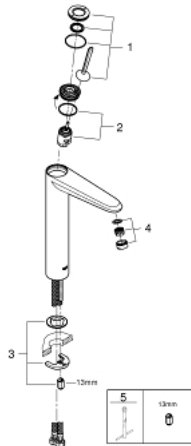

23 428 000 **EURODISC JOY SINGLE-LEVER BASIN MIXER 1/2"**  
**XL-SIZE**

**PRODUCT DESCRIPTION**

- Colour: chrome
- single hole installation
- metal lever
- for free-standing basins
- GROHE FeatherControl Joystick cartridge
- GROHE EcoJoy - Less water, perfect flow
- maximum flow rate (at 3 bar): 5 l/min
- SpeedClean mousseur
- GROHE LongLife finish
- GROHE FastFixation Plus installation system
- smooth body
- flexible connection hoses
- min. recommended pressure 1.0 bar

23 428 000 **EURODISC JOY SINGLE-LEVER BASIN MIXER 1/2"**  
**XL-SIZE**

**SPARE PARTS**, avgust 2013 – now

- 1: Lever (Spare part-nr. 46906000)
  - 2: Cartridge (Spare part-nr. 46907000)
  - 3: Shank mounting kit (Spare part-nr. 46645000)
  - 4: Mousseur (Spare part-nr. 48159000)
  - 5: Mounting wrench (Spare part-nr. 19017000)\*
- \* Optional accessories