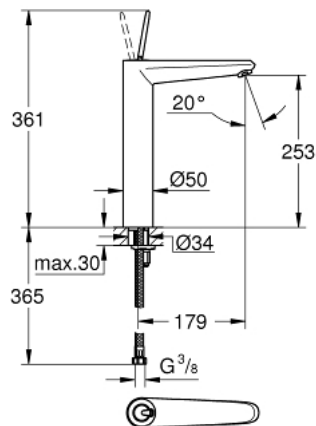

23 428 000 **EURODISC JOY SINGLE-LEVER BASIN MIXER 1/2"**  
**XL-SIZE**

**PRODUCT DESCRIPTION**

- Colour: chrome
- single hole installation
- metal lever
- for free-standing basins
- GROHE FeatherControl Joystick cartridge
- GROHE EcoJoy - Less water, perfect flow
- maximum flow rate (at 3 bar): 5 l/min
- SpeedClean mousseur
- GROHE LongLife finish
- GROHE FastFixation Plus installation system
- smooth body
- flexible connection hoses
- min. recommended pressure 1.0 bar

23 428 000 **EURODISC JOY SINGLE-LEVER BASIN MIXER 1/2"**  
**XL-SIZE**

**SPARE PARTS**, avgust 2013 – now

- 1: Lever (Spare part-nr. 46906000)
  - 2: Cartridge (Spare part-nr. 46907000)
  - 3: Shank mounting kit (Spare part-nr. 46645000)
  - 4: Mousseur (Spare part-nr. 48159000)
  - 5: Mounting wrench (Spare part-nr. 19017000)\*
- \* Optional accessories