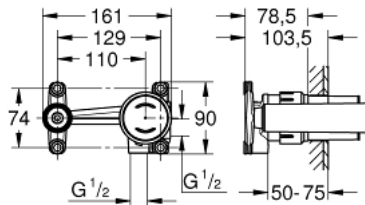

## 23 429 000 JOYSTICK MIXER 1/2", CONCEALED BODY

### PRODUCT DESCRIPTION

- for 2-hole basin mixers
- without finishing trim set
- GROHE FeatherControl Joystick cartridge
- wall installation
- includes mounting template
- DR-brass
- min. recommended pressure 1.0 bar
- allows for waterproofing of wall construction surrounding the concealed body
- with sealing sleeve

23 429 000 **JOYSTICK MIXER 1/2", CONCEALED BODY**

**SPARE PARTS**, avgust 2013 – now

1: Cartridge (Spare part-nr. 46907000)