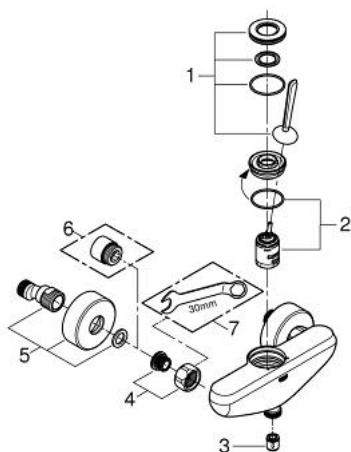

23 430 000 **EURODISC JOY SINGLE-LEVER SHOWER MIXER 1/2"**

PRODUCT DESCRIPTION

- Colour: chrome
- wall mounted
- metal lever
- GROHE FeatherControl Joystick cartridge
- GROHE LongLife finish
- shower bottom outlet 1/2" with integrated non return valve
- S-unions
- protected against backflow
- min. recommended pressure 1.0 bar

23 430 000 EURODISC JOY SINGLE-LEVER SHOWER MIXER 1/2"

SPARE PARTS, august 2013 – now

- 1: Lever (Spare part-nr. 46906000)
- 2: Cartridge (Spare part-nr. 46907000)
- 3: Non-return valve (Spare part-nr. 08565000)
- 4: Screw connection 1/2" (Spare part-nr. 45044000)
- 5: S-union (Spare part-nr. 12662000)
- 6: Extension 3/4", 20 mm (Spare part-nr. 0713000M)*
- 7: Special spanner (Spare part-nr. 19377000)*