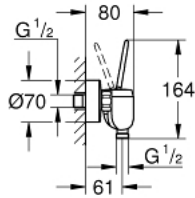

23 430 000 **EURODISC JOY SINGLE-LEVER SHOWER MIXER 1/2"**

PRODUCT DESCRIPTION

- Colour: chrome
- wall mounted
- metal lever
- GROHE FeatherControl Joystick cartridge
- GROHE LongLife finish
- shower bottom outlet 1/2" with integrated non return valve
- S-unions
- protected against backflow
- min. recommended pressure 1.0 bar

23 430 000 EURODISC JOY SINGLE-LEVER SHOWER MIXER 1/2"

SPARE PARTS, august 2013 – now

- 1: Lever (Spare part-nr. 46906000)
- 2: Cartridge (Spare part-nr. 46907000)
- 3: Non-return valve (Spare part-nr. 08565000)
- 4: Screw connection 1/2" (Spare part-nr. 45044000)
- 5: S-union (Spare part-nr. 12662000)
- 6: Extension 3/4", 20 mm (Spare part-nr. 0713000M)*
- 7: Special spanner (Spare part-nr. 19377000)*