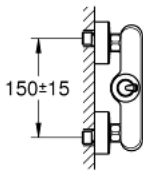

23 430 000 **EURODISC JOY SINGLE-LEVER SHOWER MIXER 1/2"**

PRODUCT DESCRIPTION

- Colour: chrome
- wall mounted
- metal lever
- GROHE FeatherControl Joystick cartridge
- GROHE LongLife finish
- shower bottom outlet 1/2" with integrated non return valve
- S-unions
- protected against backflow
- min. recommended pressure 1.0 bar

23 430 000 EURODISC JOY SINGLE-LEVER SHOWER MIXER 1/2"

SPARE PARTS, august 2013 – now

- 1: Lever (Spare part-nr. 46906000)
- 2: Cartridge (Spare part-nr. 46907000)
- 3: Non-return valve (Spare part-nr. 08565000)
- 4: Screw connection 1/2" (Spare part-nr. 45044000)
- 5: S-union (Spare part-nr. 12662000)
- 6: Extension 3/4", 20 mm (Spare part-nr. 0713000M)*
- 7: Special spanner (Spare part-nr. 19377000)*