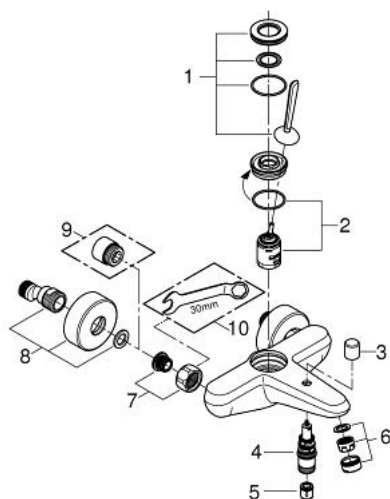

23 431 000 **EURODISC JOY SINGLE-LEVER BATH MIXER 1/2"**

PRODUCT DESCRIPTION

- Colour: chrome
- wall mounted
- metal lever
- GROHE FeatherControl Joystick cartridge
- GROHE LongLife finish
- automatic diverter: bath/shower
- mousseur
- integrated non-return valve in the shower outlet 1/2"
- S-unions
- protected against backflow
- min. recommended pressure 1.0 bar

23 431 000 EURODISC JOY SINGLE-LEVER BATH MIXER 1/2"

SPARE PARTS, august 2013 – now

- 1: Lever (Spare part-nr. 46906000)
- 2: Cartridge (Spare part-nr. 46907000)
- 3: Diverter knob (Spare part-nr. 64309000)
- 4: Diverter (Spare part-nr. 65655000)
- 5: Non-return valve (Spare part-nr. 08565000)
- 6: Mousseur (Spare part-nr. 13952000)
- 7: Screw connection 1/2" (Spare part-nr. 45044000)
- 8: S-union (Spare part-nr. 12662000)
- 9: Extension 3/4", 20 mm (Spare part-nr. 0713000M)*
- 10: Special spanner (Spare part-nr. 19377000)*