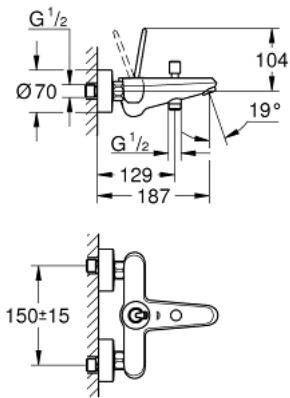

23 431 000 **EURODISC JOY SINGLE-LEVER BATH MIXER 1/2"**

PRODUCT DESCRIPTION

- Colour: chrome
- wall mounted
- metal lever
- GROHE FeatherControl Joystick cartridge
- GROHE LongLife finish
- automatic diverter: bath/shower
- mousseur
- integrated non-return valve in the shower outlet 1/2"
- S-unions
- protected against backflow
- min. recommended pressure 1.0 bar

23 431 000 EURODISC JOY SINGLE-LEVER BATH MIXER 1/2"

SPARE PARTS, august 2013 – now

- 1: Lever (Spare part-nr. 46906000)
- 2: Cartridge (Spare part-nr. 46907000)
- 3: Diverter knob (Spare part-nr. 64309000)
- 4: Diverter (Spare part-nr. 65655000)
- 5: Non-return valve (Spare part-nr. 08565000)
- 6: Mousseur (Spare part-nr. 13952000)
- 7: Screw connection 1/2" (Spare part-nr. 45044000)
- 8: S-union (Spare part-nr. 12662000)
- 9: Extension 3/4", 20 mm (Spare part-nr. 0713000M)*
- 10: Special spanner (Spare part-nr. 19377000)*