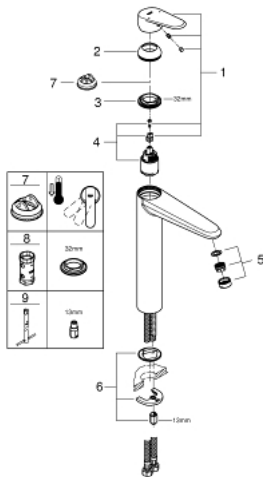

23 432 000 **EURODISC COSMOPOLITAN SINGLE-LEVER BASIN MIXER 1/2"**
XL-SIZE

PRODUCT DESCRIPTION

- Colour: chrome
- single hole installation
- metal lever
- for free-standing basins
- GROHE SilkMove 35 mm ceramic cartridge
- adjustable flow rate limiter
- adjustable minimum flow rate approx. 2.5 l/min
- GROHE LongLife finish
- GROHE EcoJoy - Less water, perfect flow
- maximum flow rate (at 3 bar): 5 l/min
- SpeedClean mousseur
- GROHE FastFixation Plus installation system
- smooth body
- flexible connection hoses
- min. recommended pressure 1.0 bar
- optional temperature limiter ref. no. 46 375

23 432 000 **EURODISC COSMOPOLITAN SINGLE-LEVER BASIN MIXER 1/2"**
XL-SIZE

SPARE PARTS, avgust 2013 – now

- 1: Lever (Spare part-nr. 46738000)
- 2: Cap (Spare part-nr. 46492000)
- 3: Screw coupling (Spare part-nr. 46460000)
- 4: Cartridge (Spare part-nr. 46374000)
- 5: Mousseur (Spare part-nr. 48159000)
- 6: Shank mounting kit (Spare part-nr. 46645000)
- 7: Temperature limiter (Spare part-nr. 46375000)*
- 8: Socket spanner (Spare part-nr. 19332000)*
- 9: Mounting wrench (Spare part-nr. 19017000)*
- * Optional accessories