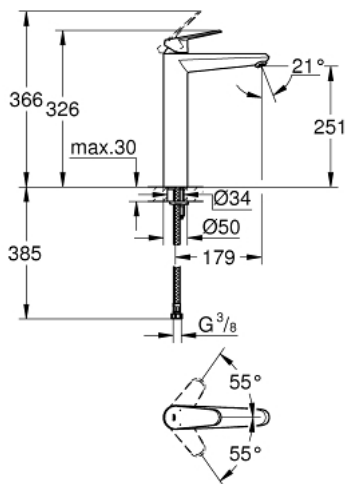

23 432 000 **EURODISC COSMOPOLITAN SINGLE-LEVER BASIN MIXER 1/2"**
XL-SIZE

PRODUCT DESCRIPTION

- Colour: chrome
- single hole installation
- metal lever
- for free-standing basins
- GROHE SilkMove 35 mm ceramic cartridge
- adjustable flow rate limiter
- adjustable minimum flow rate approx. 2.5 l/min
- GROHE LongLife finish
- GROHE EcoJoy - Less water, perfect flow
- maximum flow rate (at 3 bar): 5 l/min
- SpeedClean mousseur
- GROHE FastFixation Plus installation system
- smooth body
- flexible connection hoses
- min. recommended pressure 1.0 bar
- optional temperature limiter ref. no. 46 375

23 432 000 **EURODISC COSMOPOLITAN SINGLE-LEVER BASIN MIXER 1/2"**
XL-SIZE

SPARE PARTS, avgust 2013 – now

- 1: Lever (Spare part-nr. 46738000)
- 2: Cap (Spare part-nr. 46492000)
- 3: Screw coupling (Spare part-nr. 46460000)
- 4: Cartridge (Spare part-nr. 46374000)
- 5: Mousseur (Spare part-nr. 48159000)
- 6: Shank mounting kit (Spare part-nr. 46645000)
- 7: Temperature limiter (Spare part-nr. 46375000)*
- 8: Socket spanner (Spare part-nr. 19332000)*
- 9: Mounting wrench (Spare part-nr. 19017000)*
- * Optional accessories