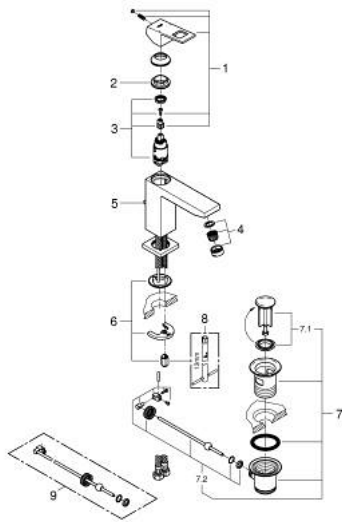

23 445 000 **EUROCUBE SINGLE-LEVER BASIN MIXER 1/2"**
M-SIZE

PRODUCT DESCRIPTION

- Colour: chrome
- single hole installation
- metal lever
- GROHE SilkMove 28 mm ceramic cartridge
- with temperature limiter
- GROHE LongLife finish
- GROHE EcoJoy - Less water, perfect flow
- maximum flow rate (at 3 bar): 5 l/min
- SpeedClean mousseur
- GROHE FastFixation Plus installation system
- pop-up waste set 1 1/4"
- flexible connection hoses
- min. recommended pressure 1.0 bar

23 445 000 **EUROCUBE SINGLE-LEVER BASIN MIXER 1/2"**
M-SIZE

SPARE PARTS, september 2013 – now

- 1: Lever (Spare part-nr. 46786000)
- 2: Fitting ring (Spare part-nr. 46715000)
- 3: Cartridge (Spare part-nr. 46580000)
- 4: Mousseur (Spare part-nr. 48159000)
- 5: Pop-up rod (Spare part-nr. 46787000)
- 6: Shank mounting kit (Spare part-nr. 46645000)
- 7: Waste set 1 1/4" (Spare part-nr. 28910000)
- 7.1: Plug (Spare part-nr. 07182000)
- 7.2: Eccentric rod (Spare part-nr. 07052000)
- 8: Mounting wrench (Spare part-nr. 19017000)*
- 9: Eccentric rod (Spare part-nr. 07341000)*
- * Optional accessories