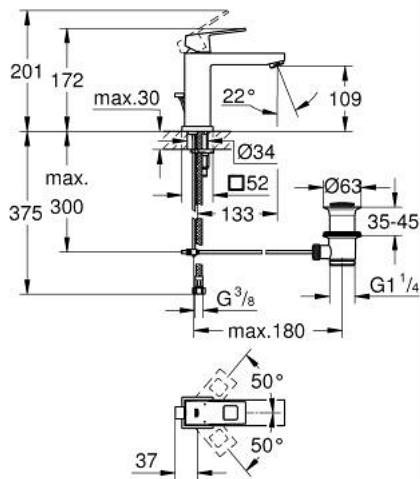

23 445 000 **EUROCUBE SINGLE-LEVER BASIN MIXER 1/2"**
M-SIZE

PRODUCT DESCRIPTION

- Colour: chrome
- single hole installation
- metal lever
- GROHE SilkMove 28 mm ceramic cartridge
- with temperature limiter
- GROHE LongLife finish
- GROHE EcoJoy - Less water, perfect flow
- maximum flow rate (at 3 bar): 5 l/min
- SpeedClean mousseur
- GROHE FastFixation Plus installation system
- pop-up waste set 1 1/4"
- flexible connection hoses
- min. recommended pressure 1.0 bar

23 445 000 **EUROCUBE SINGLE-LEVER BASIN MIXER 1/2"**
M-SIZE

SPARE PARTS, september 2013 – now

- 1: Lever (Spare part-nr. 46786000)
- 2: Fitting ring (Spare part-nr. 46715000)
- 3: Cartridge (Spare part-nr. 46580000)
- 4: Mousseur (Spare part-nr. 48159000)
- 5: Pop-up rod (Spare part-nr. 46787000)
- 6: Shank mounting kit (Spare part-nr. 46645000)
- 7: Waste set 1 1/4" (Spare part-nr. 28910000)
- 7.1: Plug (Spare part-nr. 07182000)
- 7.2: Eccentric rod (Spare part-nr. 07052000)
- 8: Mounting wrench (Spare part-nr. 19017000)*
- 9: Eccentric rod (Spare part-nr. 07341000)*
- * Optional accessories