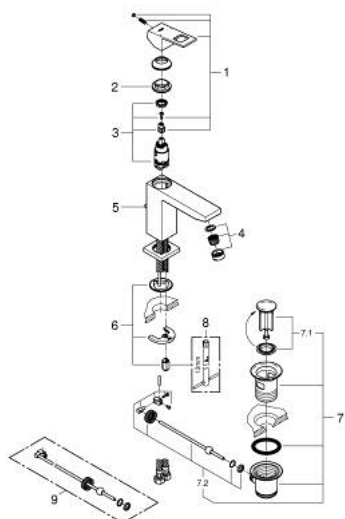

23 445 AL0 EUROCUBE SINGLE-LEVER BASIN MIXER 1/2" M-SIZE

PRODUCT DESCRIPTION

- Colour: brushed hard graphite
- single hole installation
- metal lever
- GROHE SilkMove 28 mm ceramic cartridge
- with temperature limiter
- GROHE LongLife finish
- AquaCalibrator
- maximum flow rate (at 3 bar): 5 l/min
- SpeedClean mousseur
- FastFixation Plus installation system
- pop-up waste set 1 1/4"
- flexible connection hoses
- min. recommended pressure 1.0 bar

23 445 AL0 EUROCUBE SINGLE-LEVER BASIN MIXER 1/2" M-SIZE

SPARE PARTS, marec 2019 – now

- 1: Lever (Spare part-nr. 46786AL0)
 - 2: Fitting ring (Spare part-nr. 46715000)
 - 3: Cartridge (Spare part-nr. 46580000)
 - 4: Mousseur (Spare part-nr. 48159AL0)
 - 5: Pop-up rod (Spare part-nr. 46787AL0)
 - 6: Shank mounting kit (Spare part-nr. 46645000)
 - 7: Waste set 1 1/4" (Spare part-nr. 28910AL0)
 - 7.1: Plug (Spare part-nr. 07182AL0)
 - 7.2: Eccentric rod (Spare part-nr. 07052000)
 - 8: Mounting wrench (Spare part-nr. 19017000)*
 - 9: Eccentric rod (Spare part-nr. 07341000)*
- * Optional accessories