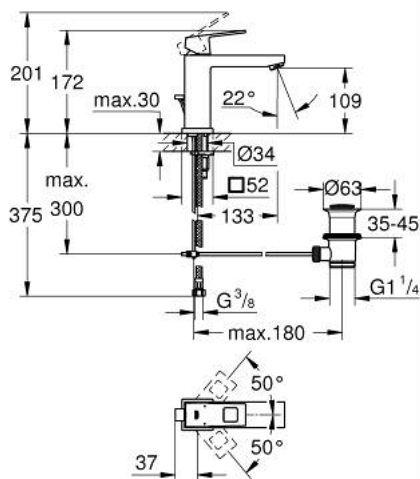

23 445 AL0 EUROCUBE SINGLE-LEVER BASIN MIXER 1/2" M-SIZE

PRODUCT DESCRIPTION

- Colour: brushed hard graphite
- single hole installation
- metal lever
- GROHE SilkMove 28 mm ceramic cartridge
- with temperature limiter
- GROHE LongLife finish
- AquaCalibrator
- maximum flow rate (at 3 bar): 5 l/min
- SpeedClean mousseur
- FastFixation Plus installation system
- pop-up waste set 1 1/4"
- flexible connection hoses
- min. recommended pressure 1.0 bar

23 445 AL0 EUROCUBE SINGLE-LEVER BASIN MIXER 1/2" M-SIZE

SPARE PARTS, marec 2019 – now

- 1: Lever (Spare part-nr. 46786AL0)
 - 2: Fitting ring (Spare part-nr. 46715000)
 - 3: Cartridge (Spare part-nr. 46580000)
 - 4: Mousseur (Spare part-nr. 48159AL0)
 - 5: Pop-up rod (Spare part-nr. 46787AL0)
 - 6: Shank mounting kit (Spare part-nr. 46645000)
 - 7: Waste set 1 1/4" (Spare part-nr. 28910AL0)
 - 7.1: Plug (Spare part-nr. 07182AL0)
 - 7.2: Eccentric rod (Spare part-nr. 07052000)
 - 8: Mounting wrench (Spare part-nr. 19017000)*
 - 9: Eccentric rod (Spare part-nr. 07341000)*
- * Optional accessories