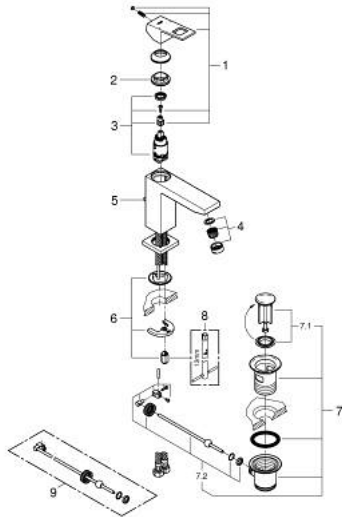

23 445 DC0 EUROCUBE SINGLE-LEVER BASIN MIXER 1/2" M-SIZE

PRODUCT DESCRIPTION

- Colour: supersteel
- single hole installation
- metal lever
- GROHE SilkMove 28 mm ceramic cartridge
- with temperature limiter
- GROHE LongLife finish
- AquaCalibrator
- maximum flow rate (at 3 bar): 5 l/min
- SpeedClean mousseur
- FastFixation Plus installation system
- pop-up waste set 1 1/4"
- flexible connection hoses
- min. recommended pressure 1.0 bar

23 445 DC0 **EUROCUBE SINGLE-LEVER BASIN MIXER 1/2"**
M-SIZE

SPARE PARTS, julij 2018 – now

- 1: Lever (Spare part-nr. 46786DC0)
 - 2: Fitting ring (Spare part-nr. 46715000)
 - 3: Cartridge (Spare part-nr. 46580000)
 - 4: Mousseur (Spare part-nr. 48159DC0)
 - 5: Pop-up rod (Spare part-nr. 46787DC0)
 - 6: Shank mounting kit (Spare part-nr. 46645000)
 - 7: Waste set 1 1/4" (Spare part-nr. 28910DC0)
 - 7.1: Plug (Spare part-nr. 07182DC0)
 - 7.2: Eccentric rod (Spare part-nr. 07052000)
 - 8: Mounting wrench (Spare part-nr. 19017000)*
 - 9: Eccentric rod (Spare part-nr. 07341000)*
- * Optional accessories