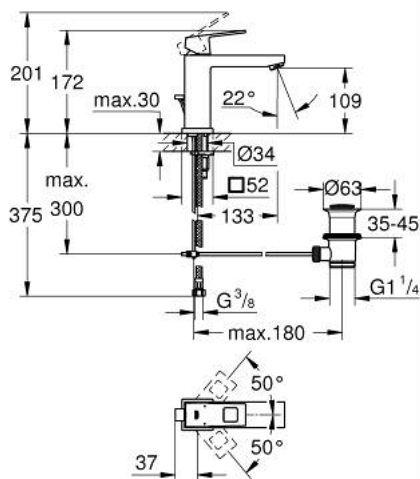

23 445 DC0 EUROCUBE SINGLE-LEVER BASIN MIXER 1/2" M-SIZE

PRODUCT DESCRIPTION

- Colour: supersteel
- single hole installation
- metal lever
- GROHE SilkMove 28 mm ceramic cartridge
- with temperature limiter
- GROHE LongLife finish
- AquaCalibrator
- maximum flow rate (at 3 bar): 5 l/min
- SpeedClean mousseur
- FastFixation Plus installation system
- pop-up waste set 1 1/4"
- flexible connection hoses
- min. recommended pressure 1.0 bar

23 445 DC0 **EUROCUBE SINGLE-LEVER BASIN MIXER 1/2"**
M-SIZE

SPARE PARTS, julij 2018 – now

- 1: Lever (Spare part-nr. 46786DC0)
 - 2: Fitting ring (Spare part-nr. 46715000)
 - 3: Cartridge (Spare part-nr. 46580000)
 - 4: Mousseur (Spare part-nr. 48159DC0)
 - 5: Pop-up rod (Spare part-nr. 46787DC0)
 - 6: Shank mounting kit (Spare part-nr. 46645000)
 - 7: Waste set 1 1/4" (Spare part-nr. 28910DC0)
 - 7.1: Plug (Spare part-nr. 07182DC0)
 - 7.2: Eccentric rod (Spare part-nr. 07052000)
 - 8: Mounting wrench (Spare part-nr. 19017000)*
 - 9: Eccentric rod (Spare part-nr. 07341000)*
- * Optional accessories