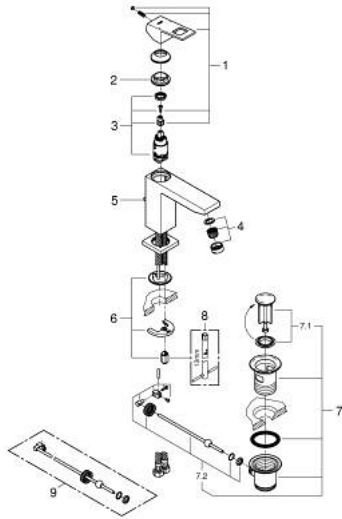

## 23 445 DC0 EUROCUBE SINGLE-LEVER BASIN MIXER 1/2" M-SIZE

### PRODUCT DESCRIPTION

- Colour: supersteel
- single hole installation
- metal lever
- GROHE SilkMove 28 mm ceramic cartridge
- with temperature limiter
- GROHE LongLife finish
- GROHE EcoJoy - Less water, perfect flow
- maximum flow rate (at 3 bar): 5 l/min
- SpeedClean mousseur
- GROHE FastFixation Plus installation system
- pop-up waste set 1 1/4"
- flexible connection hoses
- min. recommended pressure 1.0 bar

## 23 445 DC0 EUROUCUBE SINGLE-LEVER BASIN MIXER 1/2" M-SIZE

### SPARE PARTS, julij 2018 – now

- 1: Lever (Spare part-nr. 46786DC0)
  - 2: Fitting ring (Spare part-nr. 46715000)
  - 3: Cartridge (Spare part-nr. 46580000)
  - 4: Mousseur (Spare part-nr. 48159DC0)
  - 5: Pop-up rod (Spare part-nr. 46787DC0)
  - 6: Shank mounting kit (Spare part-nr. 46645000)
  - 7: Waste set 1 1/4" (Spare part-nr. 28910DC0)
  - 7.1: Plug (Spare part-nr. 07182DC0)
  - 7.2: Eccentric rod (Spare part-nr. 07052000)
  - 8: Mounting wrench (Spare part-nr. 19017000)\*
  - 9: Eccentric rod (Spare part-nr. 07341000)\*
- \* Optional accessories