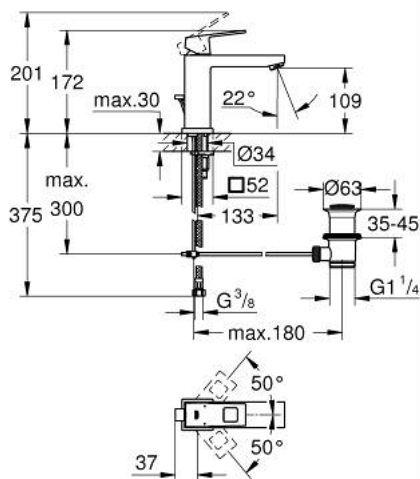

## 23 445 DC0 EUROCUBE SINGLE-LEVER BASIN MIXER 1/2" M-SIZE

### PRODUCT DESCRIPTION

- Colour: supersteel
- single hole installation
- metal lever
- GROHE SilkMove 28 mm ceramic cartridge
- with temperature limiter
- GROHE LongLife finish
- GROHE EcoJoy - Less water, perfect flow
- maximum flow rate (at 3 bar): 5 l/min
- SpeedClean mousseur
- GROHE FastFixation Plus installation system
- pop-up waste set 1 1/4"
- flexible connection hoses
- min. recommended pressure 1.0 bar

## 23 445 DC0 EUROUCUBE SINGLE-LEVER BASIN MIXER 1/2" M-SIZE

### SPARE PARTS, julij 2018 – now

- 1: Lever (Spare part-nr. 46786DC0)
  - 2: Fitting ring (Spare part-nr. 46715000)
  - 3: Cartridge (Spare part-nr. 46580000)
  - 4: Mousseur (Spare part-nr. 48159DC0)
  - 5: Pop-up rod (Spare part-nr. 46787DC0)
  - 6: Shank mounting kit (Spare part-nr. 46645000)
  - 7: Waste set 1 1/4" (Spare part-nr. 28910DC0)
  - 7.1: Plug (Spare part-nr. 07182DC0)
  - 7.2: Eccentric rod (Spare part-nr. 07052000)
  - 8: Mounting wrench (Spare part-nr. 19017000)\*
  - 9: Eccentric rod (Spare part-nr. 07341000)\*
- \* Optional accessories