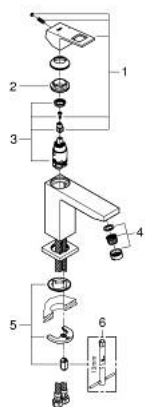

23 446 000 **EUROCUBE SINGLE-LEVER BASIN MIXER 1/2"**
M-SIZE

PRODUCT DESCRIPTION

- Colour: chrome
- single hole installation
- metal lever
- GROHE SilkMove 28 mm ceramic cartridge
- with temperature limiter
- GROHE LongLife finish
- AquaCalibrator
- maximum flow rate (at 3 bar): 5 l/min
- SpeedClean mousseur
- FastFixation Plus installation system
- smooth body
- flexible connection hoses
- min. recommended pressure 1.0 bar

23 446 000 **EUROCUBE SINGLE-LEVER BASIN MIXER 1/2"**
M-SIZE

SPARE PARTS, september 2013 – now

- 1: Lever (Spare part-nr. 46786000)
- 2: Fitting ring (Spare part-nr. 46715000)
- 3: Cartridge (Spare part-nr. 46580000)
- 4: Mousseur (Spare part-nr. 48159000)
- 5: Shank mounting kit (Spare part-nr. 46645000)
- 6: Mounting wrench (Spare part-nr. 19017000)*