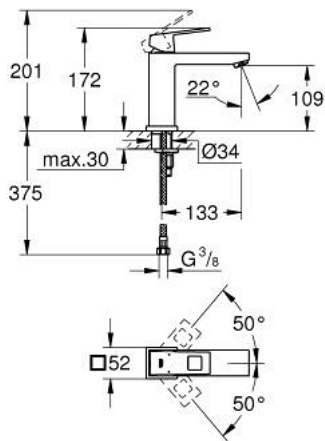

23 446 000 **EUROCUBE SINGLE-LEVER BASIN MIXER 1/2"**
M-SIZE

PRODUCT DESCRIPTION

- Colour: chrome
- single hole installation
- metal lever
- GROHE SilkMove 28 mm ceramic cartridge
- with temperature limiter
- GROHE LongLife finish
- AquaCalibrator
- maximum flow rate (at 3 bar): 5 l/min
- SpeedClean mousseur
- FastFixation Plus installation system
- smooth body
- flexible connection hoses
- min. recommended pressure 1.0 bar

23 446 000 **EUROCUBE SINGLE-LEVER BASIN MIXER 1/2"**
M-SIZE

SPARE PARTS, september 2013 – now

- 1: Lever (Spare part-nr. 46786000)
- 2: Fitting ring (Spare part-nr. 46715000)
- 3: Cartridge (Spare part-nr. 46580000)
- 4: Mousseur (Spare part-nr. 48159000)
- 5: Shank mounting kit (Spare part-nr. 46645000)
- 6: Mounting wrench (Spare part-nr. 19017000)*