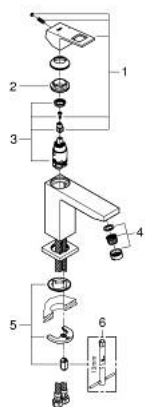

23 446 000 **EUROCUBE SINGLE-LEVER BASIN MIXER 1/2"**  
**M-SIZE**

**PRODUCT DESCRIPTION**

- Colour: chrome
- single hole installation
- metal lever
- GROHE SilkMove 28 mm ceramic cartridge
- with temperature limiter
- GROHE LongLife finish
- GROHE EcoJoy - Less water, perfect flow
- maximum flow rate (at 3 bar): 5 l/min
- SpeedClean mousseur
- GROHE FastFixation Plus installation system
- smooth body
- flexible connection hoses
- min. recommended pressure 1.0 bar

23 446 000 **EUROCUBE SINGLE-LEVER BASIN MIXER 1/2"**  
**M-SIZE**

**SPARE PARTS**, september 2013 – now

- 1: Lever (Spare part-nr. 46786000)
- 2: Fitting ring (Spare part-nr. 46715000)
- 3: Cartridge (Spare part-nr. 46580000)
- 4: Mousseur (Spare part-nr. 48159000)
- 5: Shank mounting kit (Spare part-nr. 46645000)
- 6: Mounting wrench (Spare part-nr. 19017000)\*