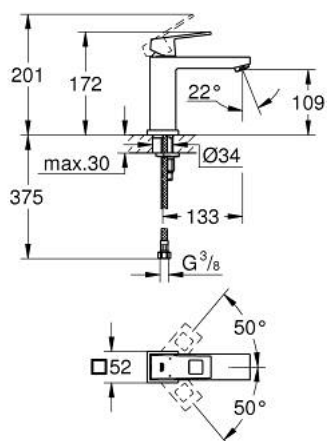

23 446 000 **EUROCUBE SINGLE-LEVER BASIN MIXER 1/2"**  
**M-SIZE**

**PRODUCT DESCRIPTION**

- Colour: chrome
- single hole installation
- metal lever
- GROHE SilkMove 28 mm ceramic cartridge
- with temperature limiter
- GROHE LongLife finish
- GROHE EcoJoy - Less water, perfect flow
- maximum flow rate (at 3 bar): 5 l/min
- SpeedClean mousseur
- GROHE FastFixation Plus installation system
- smooth body
- flexible connection hoses
- min. recommended pressure 1.0 bar

23 446 000 **EUROCUBE SINGLE-LEVER BASIN MIXER 1/2"**  
**M-SIZE**

**SPARE PARTS**, september 2013 – now

- 1: Lever (Spare part-nr. 46786000)
- 2: Fitting ring (Spare part-nr. 46715000)
- 3: Cartridge (Spare part-nr. 46580000)
- 4: Mousseur (Spare part-nr. 48159000)
- 5: Shank mounting kit (Spare part-nr. 46645000)
- 6: Mounting wrench (Spare part-nr. 19017000)\*