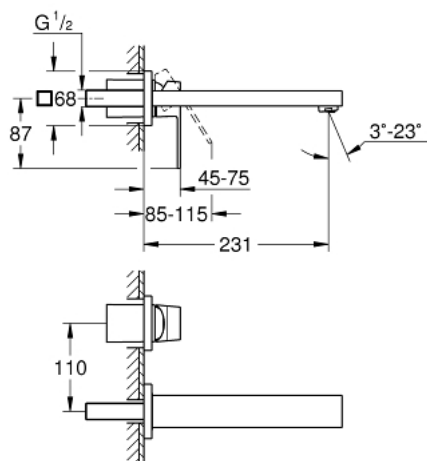

## 23 447 000 EUROCUBE TWO-HOLE BASIN MIXER M-SIZE

### PRODUCT DESCRIPTION

- Colour: chrome
- wall mounted
- for use with rough-in set 23 200
- without concealed body
- with metal plate
- metal lever
- GROHE LongLife finish
- GROHE AquaGuide adjustable mousseur 5.7 l/min
- center distance 110 mm
- projection 231 mm

23 447 000 **EUROCUBE TWO-HOLE BASIN MIXER**  
**M-SIZE**

**SPARE PARTS**, september 2013 – now

- 1: Lever (Spare part-nr. 46802000)
  - 2: Flow straightener (Spare part-nr. 64451000)
  - 3: Extension (Spare part-nr. 46627000)\*
- \* Optional accessories