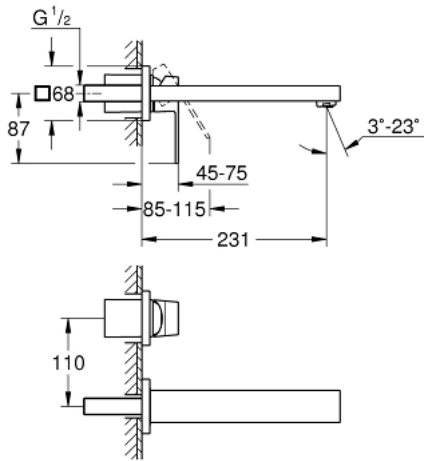

23 447 000 EUROCUBE TWO-HOLE BASIN MIXER M-SIZE

PRODUCT DESCRIPTION

- Colour: chrome
- wall mounted
- for use with rough-in set 23 200
- without concealed body
- with metal plate
- metal lever
- GROHE LongLife finish
- GROHE AquaGuide adjustable mousseur 5.7 l/min
- center distance 110 mm
- projection 231 mm

23 447 000 **EUROCUBE TWO-HOLE BASIN MIXER**
M-SIZE

SPARE PARTS, september 2013 – now

1: Lever (Spare part-nr. 46802000)

2: Flow straightener (Spare part-nr. 64451000)

3: Extension (Spare part-nr. 46627000)*