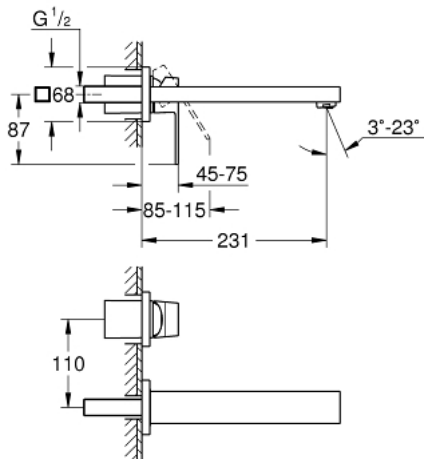

## 23 447 DC0 EUROCUBE TWO-HOLE BASIN MIXER M-SIZE

### PRODUCT DESCRIPTION

- Colour: supersteel
- wall mounted
- for use with rough-in set 23 200
- without concealed body
- with metal plate
- metal lever
- GROHE LongLife finish
- GROHE AquaGuide adjustable mousseur 5.7 l/min
- center distance 110 mm
- projection 231 mm

### SPARE PARTS, julij 2018 – now

1: Lever (Spare part-nr. 46802DC0)

2: Flow straightener (Spare part-nr. 64451DC0)

3: Extension (Spare part-nr. 46627000)\*

\* Optional accessories