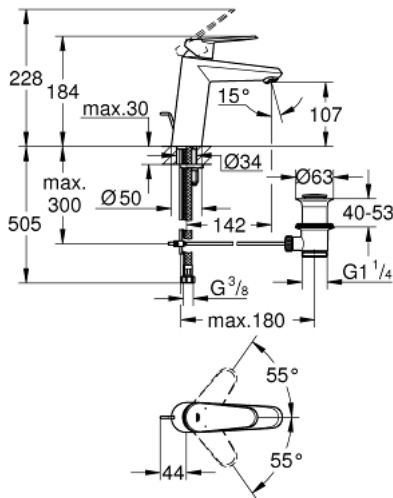

23 448 002 EURODISC COSMOPOLITAN SINGLE-LEVER BASIN MIXER 1/2" M-SIZE

PRODUCT DESCRIPTION

- Colour: chrome
- single hole installation
- metal lever
- GROHE SilkMove 35 mm ceramic cartridge
- adjustable flow rate limiter
- adjustable minimum flow rate approx. 2.5 l/min
- GROHE LongLife finish
- GROHE EcoJoy - Less water, perfect flow
- maximum flow rate (at 3 bar): 5 l/min
- GROHE FastFixation Plus installation system
- pop-up waste set 1 1/4"
- flexible connection hoses
- min. recommended pressure 1.0 bar

23 448 002 **EURODISC COSMOPOLITAN SINGLE-LEVER BASIN MIXER 1/2"**
M-SIZE

SPARE PARTS, september 2013 – now

- 1: Lever (Spare part-nr. 46738000)
 - 2: Cap (Spare part-nr. 46492000)
 - 3: Screw coupling (Spare part-nr. 46460000)
 - 4: Cartridge (Spare part-nr. 46374000)
 - 5: Pop-up rod (Spare part-nr. 46739000)
 - 6: Mousseur (Spare part-nr. 48159000)
 - 7: Shank mounting kit (Spare part-nr. 46645000)
 - 8: Waste set 1 1/4" (Spare part-nr. 28910000)
 - 8.1: Plug (Spare part-nr. 07182000)
 - 8.2: Eccentric rod (Spare part-nr. 07052000)
 - 9: Temperature limiter (Spare part-nr. 46375000)*
 - 10: Socket spanner (Spare part-nr. 19332000)*
 - 11: Mounting wrench (Spare part-nr. 19017000)*
 - 12: Eccentric rod (Spare part-nr. 07341000)*
- * Optional accessories