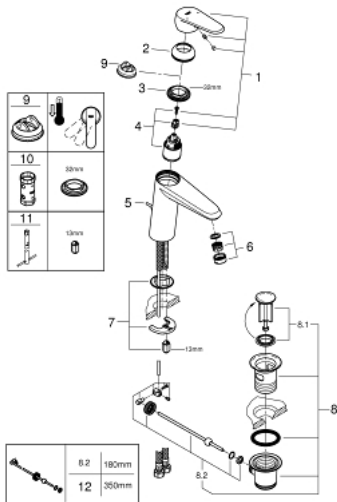

23 448 002 EURODISC COSMOPOLITAN SINGLE-LEVER BASIN MIXER 1/2" M-SIZE

PRODUCT DESCRIPTION

- Colour: chrome
- single hole installation
- metal lever
- GROHE SilkMove 35 mm ceramic cartridge
- adjustable flow rate limiter
- adjustable minimum flow rate approx. 2.5 l/min
- GROHE LongLife finish
- GROHE EcoJoy - Less water, perfect flow
- maximum flow rate (at 3 bar): 5 l/min
- GROHE FastFixation Plus installation system
- pop-up waste set 1 1/4"
- flexible connection hoses
- min. recommended pressure 1.0 bar

23 448 002 **EURODISC COSMOPOLITAN SINGLE-LEVER BASIN MIXER 1/2"**
M-SIZE

SPARE PARTS, september 2013 – now

- 1: Lever (Spare part-nr. 46738000)
 - 2: Cap (Spare part-nr. 46492000)
 - 3: Screw coupling (Spare part-nr. 46460000)
 - 4: Cartridge (Spare part-nr. 46374000)
 - 5: Pop-up rod (Spare part-nr. 46739000)
 - 6: Mousseur (Spare part-nr. 48159000)
 - 7: Shank mounting kit (Spare part-nr. 46645000)
 - 8: Waste set 1 1/4" (Spare part-nr. 28910000)
 - 8.1: Plug (Spare part-nr. 07182000)
 - 8.2: Eccentric rod (Spare part-nr. 07052000)
 - 9: Temperature limiter (Spare part-nr. 46375000)*
 - 10: Socket spanner (Spare part-nr. 19332000)*
 - 11: Mounting wrench (Spare part-nr. 19017000)*
 - 12: Eccentric rod (Spare part-nr. 07341000)*
- * Optional accessories