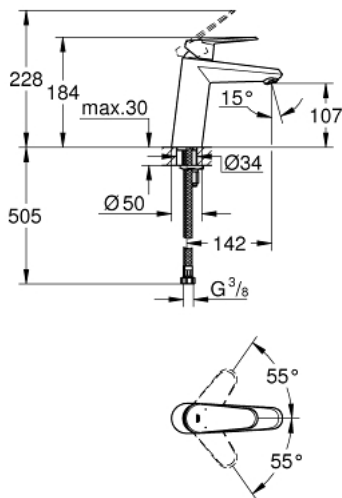

23 449 002 **EURODISC COSMOPOLITAN SINGLE-LEVER BASIN MIXER 1/2"**
M-SIZE

PRODUCT DESCRIPTION

- Colour: chrome
- single hole installation
- metal lever
- GROHE SilkMove 35 mm ceramic cartridge
- adjustable flow rate limiter
- adjustable minimum flow rate approx. 2.5 l/min
- GROHE LongLife finish
- GROHE EcoJoy - Less water, perfect flow
- maximum flow rate (at 3 bar): 5 l/min
- GROHE FastFixation installation system
- smooth body
- flexible connection hoses
- min. recommended pressure 1.0 bar

23 449 002 **EURODISC COSMOPOLITAN SINGLE-LEVER BASIN MIXER 1/2"**
M-SIZE

SPARE PARTS, september 2013 – now

- 1: Lever (Spare part-nr. 46738000)
 - 2: Cap (Spare part-nr. 46492000)
 - 3: Screw coupling (Spare part-nr. 46460000)
 - 4: Cartridge (Spare part-nr. 46374000)
 - 5: Mousseur (Spare part-nr. 48159000)
 - 6: Shank mounting kit (Spare part-nr. 46645000)
 - 7: Temperature limiter (Spare part-nr. 46375000)*
 - 8: Socket spanner (Spare part-nr. 19332000)*
 - 9: Mounting wrench (Spare part-nr. 19017000)*
- * Optional accessories