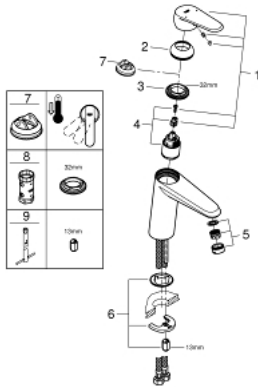

23 449 002 **EURODISC COSMOPOLITAN SINGLE-LEVER BASIN MIXER 1/2"**
M-SIZE

PRODUCT DESCRIPTION

- Colour: chrome
- single hole installation
- metal lever
- GROHE SilkMove 35 mm ceramic cartridge
- adjustable flow rate limiter
- adjustable minimum flow rate approx. 2.5 l/min
- GROHE LongLife finish
- GROHE EcoJoy - Less water, perfect flow
- maximum flow rate (at 3 bar): 5 l/min
- GROHE FastFixation installation system
- smooth body
- flexible connection hoses
- min. recommended pressure 1.0 bar

23 449 002 **EURODISC COSMOPOLITAN SINGLE-LEVER BASIN MIXER 1/2"**
M-SIZE

SPARE PARTS, september 2013 – now

- 1: Lever (Spare part-nr. 46738000)
 - 2: Cap (Spare part-nr. 46492000)
 - 3: Screw coupling (Spare part-nr. 46460000)
 - 4: Cartridge (Spare part-nr. 46374000)
 - 5: Mousseur (Spare part-nr. 48159000)
 - 6: Shank mounting kit (Spare part-nr. 46645000)
 - 7: Temperature limiter (Spare part-nr. 46375000)*
 - 8: Socket spanner (Spare part-nr. 19332000)*
 - 9: Mounting wrench (Spare part-nr. 19017000)*
- * Optional accessories