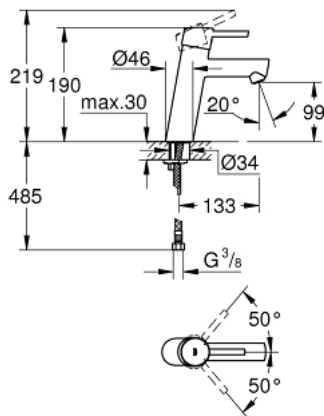

23 451 001 **CONCETTO SINGLE-LEVER BASIN MIXER 1/2"**
M-SIZE

PRODUCT DESCRIPTION

- Colour: chrome
- single hole installation
- metal lever
- GROHE SilkMove 28 mm ceramic cartridge
- with temperature limiter
- GROHE LongLife finish
- GROHE EcoJoy - Less water, perfect flow
- maximum flow rate (at 3 bar): 5 l/min
- SpeedClean mousseur
- GROHE FastFixation rapid installation system
- smooth body
- flexible connection hoses
- min. recommended pressure 1.0 bar

23 451 001 **CONCETTO SINGLE-LEVER BASIN MIXER 1/2"**
M-SIZE

SPARE PARTS, september 2013 – now

- 1: Lever (Spare part-nr. 46753000)
- 2: Fitting ring (Spare part-nr. 46715000)
- 3: Cartridge (Spare part-nr. 46580000)
- 4: Mousseur (Spare part-nr. 13935000)
- 5: Shank mounting kit (Spare part-nr. 46249000)
- 6: Mounting wrench (Spare part-nr. 19017000)*
- 7: Base plate (Spare part-nr. 48165000)*