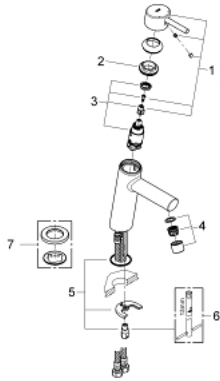

23 451 001 **CONCETTO SINGLE-LEVER BASIN MIXER 1/2"**
M-SIZE

PRODUCT DESCRIPTION

- Colour: chrome
- single hole installation
- metal lever
- GROHE SilkMove 28 mm ceramic cartridge
- with temperature limiter
- GROHE LongLife finish
- GROHE EcoJoy - Less water, perfect flow
- maximum flow rate (at 3 bar): 5 l/min
- SpeedClean mousseur
- GROHE FastFixation rapid installation system
- smooth body
- flexible connection hoses
- min. recommended pressure 1.0 bar

23 451 001 **CONCETTO SINGLE-LEVER BASIN MIXER 1/2"**
M-SIZE

SPARE PARTS, september 2013 – now

- 1: Lever (Spare part-nr. 46753000)
- 2: Fitting ring (Spare part-nr. 46715000)
- 3: Cartridge (Spare part-nr. 46580000)
- 4: Mousseur (Spare part-nr. 13935000)
- 5: Shank mounting kit (Spare part-nr. 46249000)
- 6: Mounting wrench (Spare part-nr. 19017000)*
- 7: Base plate (Spare part-nr. 48165000)*