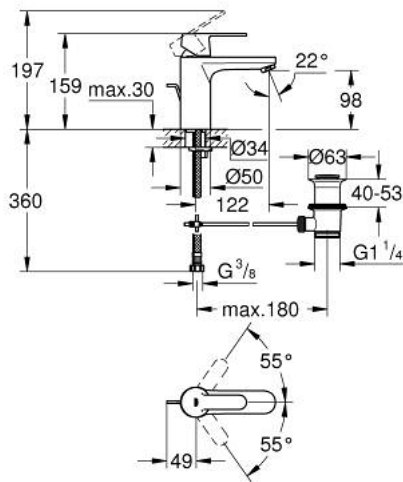

23 454 000 **GET SINGLE-LEVER BASIN MIXER 1/2"**
M-SIZE

PRODUCT DESCRIPTION

- Colour: chrome
- single hole installation
- metal lever
- GROHE SilkMove 35 mm ceramic cartridge
- GROHE EcoJoy - Less water, perfect flow
- maximum flow rate (at 3 bar): 5 l/min
- adjustable flow rate limiter
- adjustable minimum flow rate approx. 2.5 l/min
- GROHE LongLife finish
- pop-up waste set 1 1/4"
- flexible connection hoses
- GROHE QuickTool included

23 454 000 GET SINGLE-LEVER BASIN MIXER 1/2" M-SIZE

SPARE PARTS, september 2013 – now

- 1: Lever (Spare part-nr. 46681000)
 - 2: Cap (Spare part-nr. 46492000)
 - 3: Screw coupling (Spare part-nr. 46460000)
 - 4: Cartridge (Spare part-nr. 46374000)
 - 5: Pop-up rod (Spare part-nr. 46739000)
 - 6: Shank mounting kit (Spare part-nr. 46671000)
 - 7: Mousseur (Spare part-nr. 48159000)
 - 8: Waste set 1 1/4" (Spare part-nr. 28910000)
 - 8.1: Plug (Spare part-nr. 07182000)
 - 8.2: Eccentric rod (Spare part-nr. 07052000)
 - 9: Mounting wrench (Spare part-nr. 19017000)*
 - 10: Socket spanner (Spare part-nr. 19332000)*
 - 11: Temperature limiter (Spare part-nr. 46375000)*
 - 12: Eccentric rod (Spare part-nr. 07341000)*
- * Optional accessories