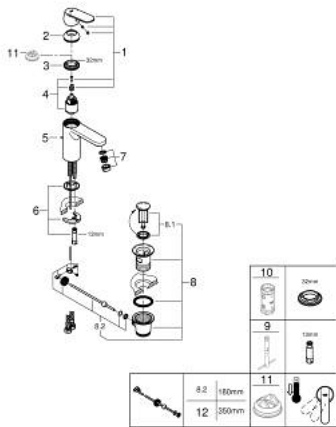

23 454 000 **GET SINGLE-LEVER BASIN MIXER 1/2"**
M-SIZE

PRODUCT DESCRIPTION

- Colour: chrome
- single hole installation
- metal lever
- GROHE SilkMove 35 mm ceramic cartridge
- GROHE EcoJoy - Less water, perfect flow
- maximum flow rate (at 3 bar): 5 l/min
- adjustable flow rate limiter
- adjustable minimum flow rate approx. 2.5 l/min
- GROHE LongLife finish
- pop-up waste set 1 1/4"
- flexible connection hoses
- GROHE QuickTool included

23 454 000 GET SINGLE-LEVER BASIN MIXER 1/2" M-SIZE

SPARE PARTS, september 2013 – now

- 1: Lever (Spare part-nr. 46681000)
 - 2: Cap (Spare part-nr. 46492000)
 - 3: Screw coupling (Spare part-nr. 46460000)
 - 4: Cartridge (Spare part-nr. 46374000)
 - 5: Pop-up rod (Spare part-nr. 46739000)
 - 6: Shank mounting kit (Spare part-nr. 46671000)
 - 7: Mousseur (Spare part-nr. 48159000)
 - 8: Waste set 1 1/4" (Spare part-nr. 28910000)
 - 8.1: Plug (Spare part-nr. 07182000)
 - 8.2: Eccentric rod (Spare part-nr. 07052000)
 - 9: Mounting wrench (Spare part-nr. 19017000)*
 - 10: Socket spanner (Spare part-nr. 19332000)*
 - 11: Temperature limiter (Spare part-nr. 46375000)*
 - 12: Eccentric rod (Spare part-nr. 07341000)*
- * Optional accessories