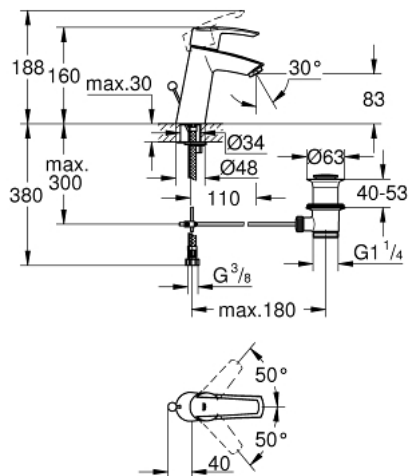

23 455 000 **START SINGLE-LEVER BASIN MIXER 1/2"**  
**M-SIZE**

**PRODUCT DESCRIPTION**

- Colour: chrome
- single hole installation
- medium height
- GROHE SilkMove 28 mm ceramic cartridge
- with temperature limiter
- GROHE LongLife finish
- GROHE EcoJoy - Less water, perfect flow
- GROHE SpeedClean mousseur 5.7 l/min
- pop-up waste set 1 1/4"
- flexible connection hoses
- GROHE FastFixation installation system

## 23 455 000 **START SINGLE-LEVER BASIN MIXER 1/2"** **M-SIZE**

	7.2	180mm		8		15mm
	9	350mm				

### SPARE PARTS, september 2013 – now

- 1: Lever (Spare part-nr. 46893000)
  - 2: Fitting ring (Spare part-nr. 46715000)
  - 3: Cartridge (Spare part-nr. 46580000)
  - 4: Mousseur (Spare part-nr. 48159000)
  - 5: Pop-up rod (Spare part-nr. 46457000)
  - 6: Shank mounting kit (Spare part-nr. 46249000)
  - 7: Waste set 1 1/4" (Spare part-nr. 28910000)
  - 7.1: Plug (Spare part-nr. 07182000)
  - 7.2: Eccentric rod (Spare part-nr. 07052000)
  - 8: Mounting wrench (Spare part-nr. 19017000)\*
  - 9: Eccentric rod (Spare part-nr. 07341000)\*
- \* Optional accessories