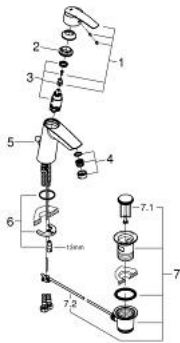

23 455 000 **START SINGLE-LEVER BASIN MIXER 1/2"**  
**M-SIZE**

**PRODUCT DESCRIPTION**

- Colour: chrome
- single hole installation
- medium height
- GROHE SilkMove 28 mm ceramic cartridge
- with temperature limiter
- GROHE LongLife finish
- GROHE EcoJoy - Less water, perfect flow
- GROHE SpeedClean mousseur 5.7 l/min
- pop-up waste set 1 1/4"
- flexible connection hoses
- GROHE FastFixation installation system

## 23 455 000 **START SINGLE-LEVER BASIN MIXER 1/2"** **M-SIZE**

	7.2	180mm		8		15mm
	9	350mm				

### SPARE PARTS, september 2013 – now

- 1: Lever (Spare part-nr. 46893000)
  - 2: Fitting ring (Spare part-nr. 46715000)
  - 3: Cartridge (Spare part-nr. 46580000)
  - 4: Mousseur (Spare part-nr. 48159000)
  - 5: Pop-up rod (Spare part-nr. 46457000)
  - 6: Shank mounting kit (Spare part-nr. 46249000)
  - 7: Waste set 1 1/4" (Spare part-nr. 28910000)
  - 7.1: Plug (Spare part-nr. 07182000)
  - 7.2: Eccentric rod (Spare part-nr. 07052000)
  - 8: Mounting wrench (Spare part-nr. 19017000)\*
  - 9: Eccentric rod (Spare part-nr. 07341000)\*
- \* Optional accessories