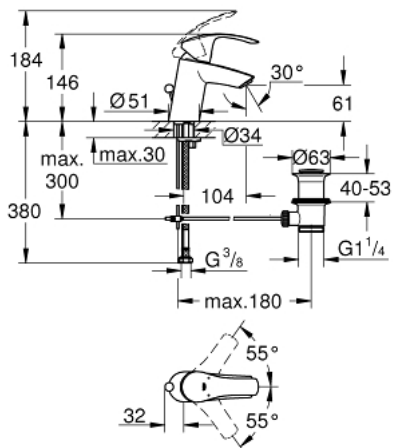

23 456 002 **EUROSMART SINGLE-LEVER BASIN MIXER 1/2"**
S-SIZE

PRODUCT DESCRIPTION

- Colour: chrome
- single hole installation
- metal lever
- GROHE SilkMove 35 mm ceramic cartridge
- adjustable flow rate limiter
- GROHE LongLife finish
- GROHE FastFixation rapid installation system
- hybrid pop-up waste set 1 1/4"
- flexible connection hoses

23 456 002 **EUROSMART SINGLE-LEVER BASIN MIXER 1/2"**
S-SIZE

SPARE PARTS, oktober 2013 – now

- 1: Lever (Spare part-nr. 46897000)
- 2: Cap (Spare part-nr. 46492000)
- 3: Screw coupling (Spare part-nr. 46460000)
- 4: Cartridge (Spare part-nr. 46374000)
- 5: Pop-up rod (Spare part-nr. 06329000)
- 6: Mousseur (Spare part-nr. 48159000)
- 7: Shank mounting kit (Spare part-nr. 46671000)
- 8: Waste set 1 1/4" (Spare part-nr. 28910000)
- 8.1: Plug (Spare part-nr. 07182000)
- 8.2: Eccentric rod (Spare part-nr. 07052000)
- 9: Socket spanner (Spare part-nr. 19332000)*
- 10: Temperature limiter (Spare part-nr. 46375000)*
- 11: Mounting wrench (Spare part-nr. 19017000)*
- 12: Eccentric rod (Spare part-nr. 07341000)*