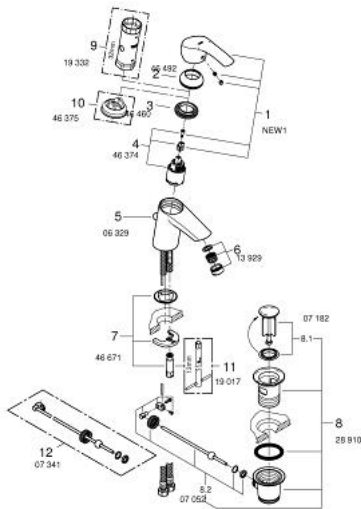

23 456 002 **EUROSMART SINGLE-LEVER BASIN MIXER 1/2"**
S-SIZE

PRODUCT DESCRIPTION

- Colour: chrome
- single hole installation
- metal lever
- GROHE SilkMove 35 mm ceramic cartridge
- adjustable flow rate limiter
- GROHE LongLife finish
- GROHE FastFixation rapid installation system
- hybrid pop-up waste set 1 1/4"
- flexible connection hoses

23 456 002 **EUROSMART SINGLE-LEVER BASIN MIXER 1/2"**
S-SIZE

SPARE PARTS, oktober 2013 – now

- 1: Lever (Spare part-nr. 46897000)
- 2: Cap (Spare part-nr. 46492000)
- 3: Screw coupling (Spare part-nr. 46460000)
- 4: Cartridge (Spare part-nr. 46374000)
- 5: Pop-up rod (Spare part-nr. 06329000)
- 6: Mousseur (Spare part-nr. 48159000)
- 7: Shank mounting kit (Spare part-nr. 46671000)
- 8: Waste set 1 1/4" (Spare part-nr. 28910000)
- 8.1: Plug (Spare part-nr. 07182000)
- 8.2: Eccentric rod (Spare part-nr. 07052000)
- 9: Socket spanner (Spare part-nr. 19332000)*
- 10: Temperature limiter (Spare part-nr. 46375000)*
- 11: Mounting wrench (Spare part-nr. 19017000)*
- 12: Eccentric rod (Spare part-nr. 07341000)*