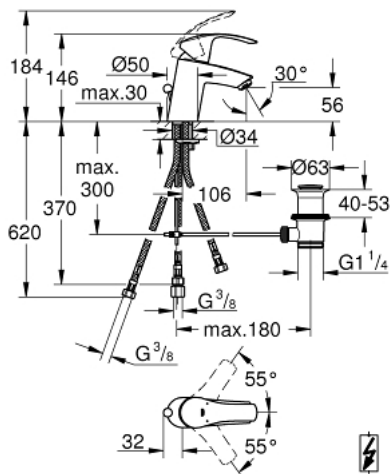

23 459 002 **EUROSMART SINGLE-LEVER BASIN MIXER 1/2"**
S-SIZE

PRODUCT DESCRIPTION

- Colour: chrome
- single hole installation
- metal lever
- GROHE SilkMove 35 mm ceramic cartridge
- adjustable flow rate limiter
- GROHE LongLife finish
- GROHE FastFixation rapid installation system
- spout with flow straightener
- pop-up waste set 1 1/4"
- flexible connection hoses
- for open water heater

23 459 002 **EUROSMART SINGLE-LEVER BASIN MIXER 1/2"**
S-SIZE

SPARE PARTS, oktober 2013 – now

- 1: Lever (Spare part-nr. 46897000)
- 2: Cap (Spare part-nr. 46492000)
- 3: Screw coupling (Spare part-nr. 46460000)
- 4: Cartridge (Spare part-nr. 46558000)
- 5: Pop-up rod (Spare part-nr. 06329000)
- 6: Flow straightener (Spare part-nr. 46162000)
- 7: Shank mounting kit (Spare part-nr. 46671000)
- 8: Waste set 1 1/4" (Spare part-nr. 28910000)
- 8.1: Plug (Spare part-nr. 07182000)
- 8.2: Eccentric rod (Spare part-nr. 07052000)
- 9: Temperature limiter (Spare part-nr. 46375000)*
- 10: Socket spanner (Spare part-nr. 19332000)*
- 11: Mounting wrench (Spare part-nr. 19017000)*
- 12: Eccentric rod (Spare part-nr. 07341000)*