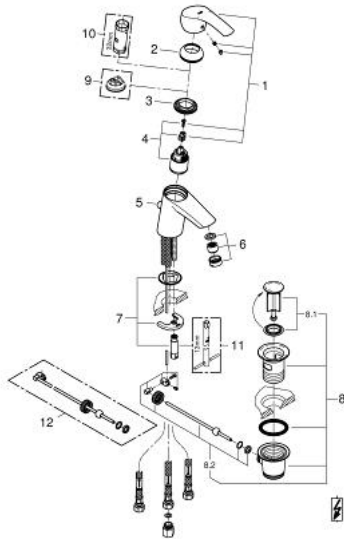

23 459 002 **EUROSMART SINGLE-LEVER BASIN MIXER 1/2"**
S-SIZE

PRODUCT DESCRIPTION

- Colour: chrome
- single hole installation
- metal lever
- GROHE SilkMove 35 mm ceramic cartridge
- adjustable flow rate limiter
- GROHE LongLife finish
- GROHE FastFixation rapid installation system
- spout with flow straightener
- pop-up waste set 1 1/4"
- flexible connection hoses
- for open water heater

23 459 002 **EUROSMART SINGLE-LEVER BASIN MIXER 1/2"**
S-SIZE

SPARE PARTS, oktober 2013 – now

- 1: Lever (Spare part-nr. 46897000)
- 2: Cap (Spare part-nr. 46492000)
- 3: Screw coupling (Spare part-nr. 46460000)
- 4: Cartridge (Spare part-nr. 46558000)
- 5: Pop-up rod (Spare part-nr. 06329000)
- 6: Flow straightener (Spare part-nr. 46162000)
- 7: Shank mounting kit (Spare part-nr. 46671000)
- 8: Waste set 1 1/4" (Spare part-nr. 28910000)
- 8.1: Plug (Spare part-nr. 07182000)
- 8.2: Eccentric rod (Spare part-nr. 07052000)
- 9: Temperature limiter (Spare part-nr. 46375000)*
- 10: Socket spanner (Spare part-nr. 19332000)*
- 11: Mounting wrench (Spare part-nr. 19017000)*
- 12: Eccentric rod (Spare part-nr. 07341000)*