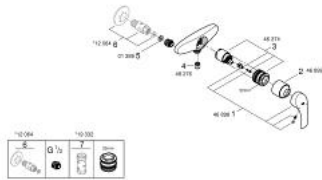

23 460 002 EUROSMART SINGLE-LEVER SHOWER MIXER 1/2"

PRODUCT DESCRIPTION

- Colour: chrome
- wall mounted
- metal lever
- GROHE SilkMove 35 mm ceramic cartridge
- with temperature limiter
- GROHE LongLife finish
- adjustable flow rate limiter
- shower bottom outlet 1/2" with integrated non return valve
- without straight unions
- centre distance 153 mm
- protected against backflow

23 460 002 EUROSMART SINGLE-LEVER SHOWER MIXER 1/2"

SPARE PARTS, februar 2016 – now

- 1: Lever (Spare part-nr. 46898000)
- 2: Cap (Spare part-nr. 46899000)
- 3: Cartridge (Spare part-nr. 46374000)
- 4: Non-return valve (Spare part-nr. 48276000)
- 5: Fibre seal Ø 18,5 x Ø 12 x 2 (Spare part-nr. 0138900M)
- 6: Straight union, lockable (Spare part-nr. 12064000)*
- 7: Socket spanner (Spare part-nr. 19332000)*