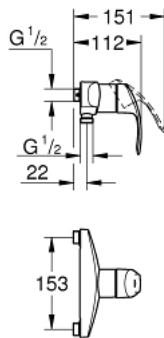

23 460 002 EUROSMART SINGLE-LEVER SHOWER MIXER 1/2"

PRODUCT DESCRIPTION

- Colour: chrome
- wall mounted
- metal lever
- GROHE SilkMove 35 mm ceramic cartridge
- with temperature limiter
- GROHE LongLife finish
- adjustable flow rate limiter
- shower bottom outlet 1/2" with integrated non return valve
- without straight unions
- centre distance 153 mm
- protected against backflow

23 460 002 EUROSMART SINGLE-LEVER SHOWER MIXER 1/2"

SPARE PARTS, februar 2016 – now

- 1: Lever (Spare part-nr. 46898000)
- 2: Cap (Spare part-nr. 46899000)
- 3: Cartridge (Spare part-nr. 46374000)
- 4: Non-return valve (Spare part-nr. 48276000)
- 5: Fibre seal Ø 18,5 x Ø 12 x 2 (Spare part-nr. 0138900M)
- 6: Straight union, lockable (Spare part-nr. 12064000)*
- 7: Socket spanner (Spare part-nr. 19332000)*