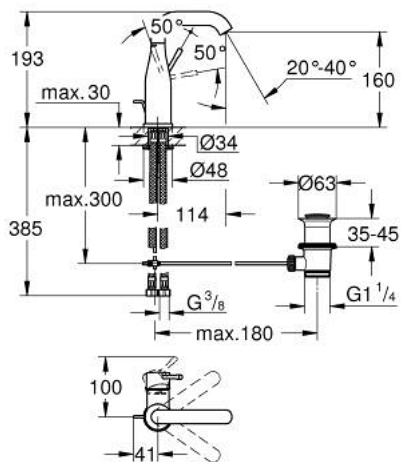

23 462 001 **ESSENCE SINGLE-LEVER BASIN MIXER 1/2"**  
**M-SIZE**

**PRODUCT DESCRIPTION**

- Colour: chrome
- single hole installation
- metal lever
- GROHE SilkMove 28 mm ceramic cartridge
- with temperature limiter
- GROHE LongLife finish
- GROHE EcoJoy - Less water, perfect flow
- maximum flow rate (at 3 bar): 5.7 l/min
- GROHE AquaGuide adjustable mousseur
- GROHE FastFixation Plus installation system
- swivel spout with mousseur and stop limiter
- pop-up waste set 1 1/4"
- flexible connection hoses
- min. recommended pressure 1.0 bar

23 462 001 **ESSENCE SINGLE-LEVER BASIN MIXER 1/2"**  
**M-SIZE**

**SPARE PARTS**, februar 2022 – now

- 1: Lever (Spare part-nr. 46919000)
  - 2: Cartridge (Spare part-nr. 46580000)
  - 3: screw ring (Spare part-nr. 48591000)
  - 4: Tubular spout (Spare part-nr. 13373000)
  - 4.1: Mousseur (Spare part-nr. 48270000)
  - 4.2: Sealing washer (Spare part-nr. 0128500M)
  - 4.3: Safety ring (Spare part-nr. 4826600M)
  - 5: Pop-up rod (Spare part-nr. 46739000)
  - 6: Escutcheon (Spare part-nr. 48603000)
  - 7: Shank mounting kit (Spare part-nr. 46645000)
  - 8: Waste set 1 1/4" (Spare part-nr. 28910000)
  - 8.1: Plug (Spare part-nr. 07182000)
  - 8.2: Eccentric rod (Spare part-nr. 07052000)
  - 9: Connection hose (Spare part-nr. 46255000)
  - 10: Mounting wrench (Spare part-nr. 19017000)\*
  - 11: Eccentric rod (Spare part-nr. 07341000)\*
- \* Optional accessories