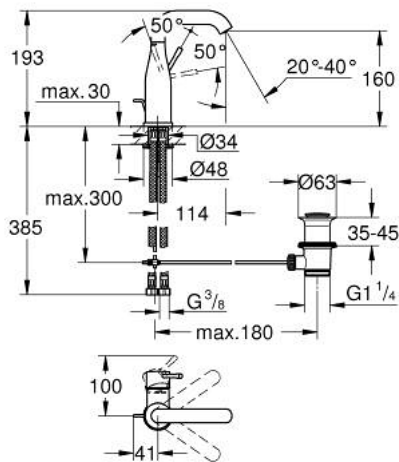

23 462 A01 ESSENCE SINGLE-LEVER BASIN MIXER 1/2" M-SIZE

PRODUCT DESCRIPTION

- Colour: hard graphite
- single hole installation
- metal lever
- GROHE SilkMove 28 mm ceramic cartridge
- with temperature limiter
- GROHE LongLife finish
- GROHE EcoJoy - Less water, perfect flow
- maximum flow rate (at 3 bar): 5.7 l/min
- GROHE AquaGuide adjustable mousseur
- GROHE FastFixation Plus installation system
- swivel spout with mousseur and stop limiter
- pop-up waste set 1 1/4"
- flexible connection hoses
- min. recommended pressure 1.0 bar

23 462 A01 ESSENCE SINGLE-LEVER BASIN MIXER 1/2" M-SIZE

SPARE PARTS, februar 2022 – now

- 1: Lever (Spare part-nr. 46919A00)
 - 2: Cartridge (Spare part-nr. 46580000)
 - 3: screw ring (Spare part-nr. 48591000)
 - 4: Tubular spout (Spare part-nr. 13373A00)
 - 4.1: Mousseur (Spare part-nr. 48270000)
 - 4.2: Sealing washer (Spare part-nr. 0128500M)
 - 4.3: Safety ring (Spare part-nr. 4826600M)
 - 5: Pop-up rod (Spare part-nr. 46739A00)
 - 6: Escutcheon (Spare part-nr. 48603A00)
 - 7: Shank mounting kit (Spare part-nr. 46645000)
 - 8: Waste set 1 1/4" (Spare part-nr. 28910A00)
 - 8.1: Plug (Spare part-nr. 07182A00)
 - 8.2: Eccentric rod (Spare part-nr. 07052000)
 - 9: Connection hose (Spare part-nr. 46255000)
 - 10: Mounting wrench (Spare part-nr. 19017000)*
 - 11: Eccentric rod (Spare part-nr. 07341000)*
- * Optional accessories