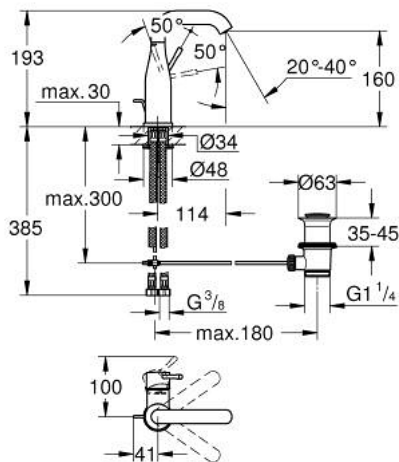

## 23 462 AL1 ESSENCE SINGLE-LEVER BASIN MIXER 1/2" M-SIZE

### PRODUCT DESCRIPTION

- Colour: brushed hard graphite
- single hole installation
- metal lever
- GROHE SilkMove 28 mm ceramic cartridge
- with temperature limiter
- GROHE LongLife finish
- GROHE EcoJoy - Less water, perfect flow
- maximum flow rate (at 3 bar): 5.7 l/min
- GROHE AquaGuide adjustable mousseur
- GROHE FastFixation Plus installation system
- swivel spout with mousseur and stop limiter
- pop-up waste set 1 1/4"
- flexible connection hoses
- min. recommended pressure 1.0 bar

### SPARE PARTS, februar 2022 – now

- 1: Lever (Spare part-nr. 46919AL0)
  - 2: Cartridge (Spare part-nr. 46580000)
  - 3: screw ring (Spare part-nr. 48591000)
  - 4: Tubular spout (Spare part-nr. 13373AL0)
  - 4.1: Mousseur (Spare part-nr. 48270000)
  - 4.2: Sealing washer (Spare part-nr. 0128500M)
  - 4.3: Safety ring (Spare part-nr. 4826600M)
  - 5: Pop-up rod (Spare part-nr. 46739AL0)
  - 6: Escutcheon (Spare part-nr. 48603AL0)
  - 7: Shank mounting kit (Spare part-nr. 46645000)
  - 8: Waste set 1 1/4" (Spare part-nr. 28910AL0)
  - 8.1: Plug (Spare part-nr. 07182AL0)
  - 8.2: Eccentric rod (Spare part-nr. 07052000)
  - 9: Connection hose (Spare part-nr. 46255000)
  - 10: Mounting wrench (Spare part-nr. 19017000)\*
  - 11: Eccentric rod (Spare part-nr. 07341000)\*
- \* Optional accessories