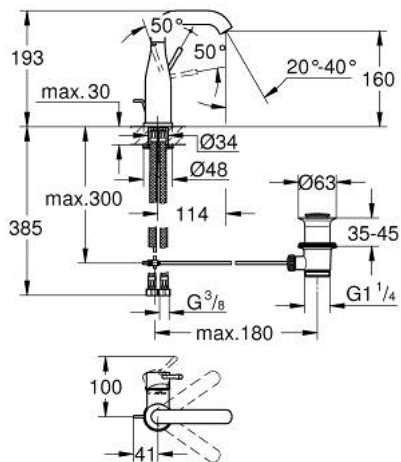

23 462 AL1 ESSENCE SINGLE-LEVER BASIN MIXER 1/2" M-SIZE

PRODUCT DESCRIPTION

- Colour: brushed hard graphite
- single hole installation
- metal lever
- GROHE SilkMove 28 mm ceramic cartridge
- with temperature limiter
- GROHE LongLife finish
- GROHE EcoJoy mousseur 5.7 l/min
- GROHE AquaGuide adjustable mousseur
- GROHE FastFixation Plus installation system
- swivel spout with mousseur and stop limiter
- pop-up waste set 1 1/4"
- flexible connection hoses
- min. recommended pressure 1.0 bar

23 462 AL1 **ESSENCE SINGLE-LEVER BASIN MIXER 1/2"**
M-SIZE

SPARE PARTS, februar 2022 – now

- 1: Lever (Spare part-nr. 46919AL0)
 - 2: Cartridge (Spare part-nr. 46580000)
 - 3: screw ring (Spare part-nr. 48591000)
 - 4: Tubular spout (Spare part-nr. 13373AL0)
 - 4.1: Mousseur (Spare part-nr. 48270000)
 - 4.2: Sealing washer (Spare part-nr. 0128500M)
 - 4.3: Safety ring (Spare part-nr. 4826600M)
 - 5: Pop-up rod (Spare part-nr. 46739AL0)
 - 6: Escutcheon (Spare part-nr. 48603AL0)
 - 7: Shank mounting kit (Spare part-nr. 46645000)
 - 8: Waste set 1 1/4" (Spare part-nr. 28910AL0)
 - 8.1: Plug (Spare part-nr. 07182AL0)
 - 8.2: Eccentric rod (Spare part-nr. 07052000)
 - 9: Connection hose (Spare part-nr. 46255000)
 - 10: Mounting wrench (Spare part-nr. 19017000)*
 - 11: Eccentric rod (Spare part-nr. 07341000)*
- * Optional accessories