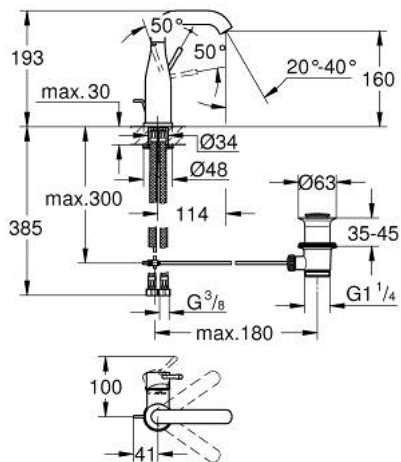

## 23 462 DC1 ESSENCE SINGLE-LEVER BASIN MIXER 1/2" M-SIZE

### PRODUCT DESCRIPTION

- Colour: supersteel
- single hole installation
- metal lever
- GROHE SilkMove 28 mm ceramic cartridge
- with temperature limiter
- GROHE LongLife finish
- GROHE EcoJoy mousseur 5.7 l/min
- GROHE AquaGuide adjustable mousseur
- GROHE FastFixation Plus installation system
- swivel spout with mousseur and stop limiter
- pop-up waste set 1 1/4"
- flexible connection hoses
- min. recommended pressure 1.0 bar

23 462 DC1 **ESSENCE SINGLE-LEVER BASIN MIXER 1/2"**  
**M-SIZE**

**SPARE PARTS**, februar 2022 – now

- 1: Lever (Spare part-nr. 46919DC0)
  - 2: Cartridge (Spare part-nr. 46580000)
  - 3: screw ring (Spare part-nr. 48591000)
  - 4: Tubular spout (Spare part-nr. 13373DC0)
  - 4.1: Mousseur (Spare part-nr. 48270000)
  - 4.2: Sealing washer (Spare part-nr. 0128500M)
  - 4.3: Safety ring (Spare part-nr. 4826600M)
  - 5: Pop-up rod (Spare part-nr. 46739EN0)
  - 6: Escutcheon (Spare part-nr. 48603DC0)
  - 7: Shank mounting kit (Spare part-nr. 46645000)
  - 8: Waste set 1 1/4" (Spare part-nr. 28910DC0)
  - 8.1: Plug (Spare part-nr. 07182DC0)
  - 8.2: Eccentric rod (Spare part-nr. 07052000)
  - 9: Connection hose (Spare part-nr. 46255000)
  - 10: Mounting wrench (Spare part-nr. 19017000)\*
  - 11: Eccentric rod (Spare part-nr. 07341000)\*
- \* Optional accessories