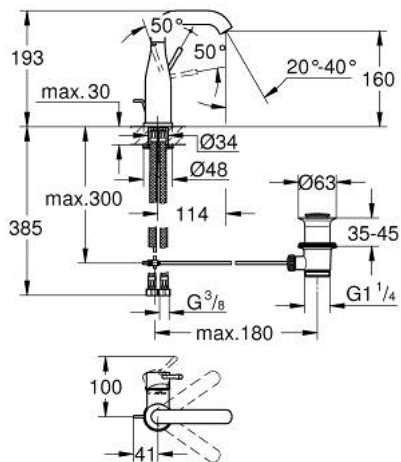

## 23 462 DC1 ESSENCE SINGLE-LEVER BASIN MIXER 1/2" M-SIZE

### PRODUCT DESCRIPTION

- Colour: supersteel
- single hole installation
- metal lever
- GROHE SilkMove 28 mm ceramic cartridge
- with temperature limiter
- GROHE LongLife finish
- GROHE EcoJoy - Less water, perfect flow
- maximum flow rate (at 3 bar): 5.7 l/min
- GROHE AquaGuide adjustable mousseur
- GROHE FastFixation Plus installation system
- swivel spout with mousseur and stop limiter
- pop-up waste set 1 1/4"
- flexible connection hoses
- min. recommended pressure 1.0 bar

### SPARE PARTS, februar 2022 – now

- 1: Lever (Spare part-nr. 46919DC0)
  - 2: Cartridge (Spare part-nr. 46580000)
  - 3: screw ring (Spare part-nr. 48591000)
  - 4: Tubular spout (Spare part-nr. 13373DC0)
  - 4.1: Mousseur (Spare part-nr. 48270000)
  - 4.2: Sealing washer (Spare part-nr. 0128500M)
  - 4.3: Safety ring (Spare part-nr. 4826600M)
  - 5: Pop-up rod (Spare part-nr. 46739EN0)
  - 6: Escutcheon (Spare part-nr. 48603DC0)
  - 7: Shank mounting kit (Spare part-nr. 46645000)
  - 8: Waste set 1 1/4" (Spare part-nr. 28910DC0)
  - 8.1: Plug (Spare part-nr. 07182DC0)
  - 8.2: Eccentric rod (Spare part-nr. 07052000)
  - 9: Connection hose (Spare part-nr. 46255000)
  - 10: Mounting wrench (Spare part-nr. 19017000)\*
  - 11: Eccentric rod (Spare part-nr. 07341000)\*
- \* Optional accessories