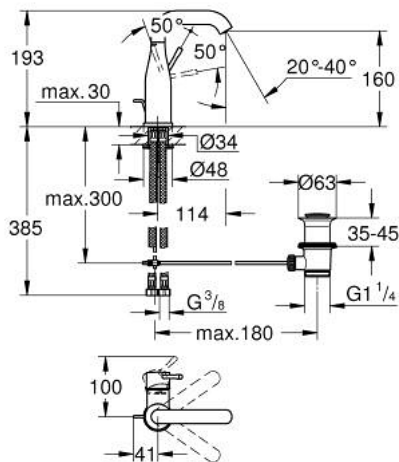

23 462 DL1 ESSENCE SINGLE-LEVER BASIN MIXER 1/2" M-SIZE

PRODUCT DESCRIPTION

- Colour: brushed warm sunset
- single hole installation
- metal lever
- GROHE SilkMove 28 mm ceramic cartridge
- with temperature limiter
- GROHE LongLife finish
- GROHE EcoJoy - Less water, perfect flow
- maximum flow rate (at 3 bar): 5.7 l/min
- GROHE AquaGuide adjustable mousseur
- GROHE FastFixation Plus installation system
- swivel spout with mousseur and stop limiter
- pop-up waste set 1 1/4"
- flexible connection hoses
- min. recommended pressure 1.0 bar

23 462 DL1 ESSENCE SINGLE-LEVER BASIN MIXER 1/2" M-SIZE

SPARE PARTS, februar 2022 – now

- 1: Lever (Spare part-nr. 46919DL0)
 - 2: Cartridge (Spare part-nr. 46580000)
 - 3: screw ring (Spare part-nr. 48591000)
 - 4: Tubular spout (Spare part-nr. 13373DL0)
 - 4.1: Mousseur (Spare part-nr. 48270000)
 - 4.2: Sealing washer (Spare part-nr. 0128500M)
 - 4.3: Safety ring (Spare part-nr. 4826600M)
 - 5: lift rod (Spare part-nr. 46739DL0)
 - 6: Escutcheon (Spare part-nr. 48603DL0)
 - 7: Shank mounting kit (Spare part-nr. 46645000)
 - 8: Waste set 1 1/4" (Spare part-nr. 28910DL0)
 - 8.1: Plug (Spare part-nr. 07182DL0)
 - 8.2: Eccentric rod (Spare part-nr. 07052000)
 - 9: Connection hose (Spare part-nr. 46255000)
 - 10: Mounting wrench (Spare part-nr. 19017000)*
 - 11: Eccentric rod (Spare part-nr. 07341000)*
- * Optional accessories