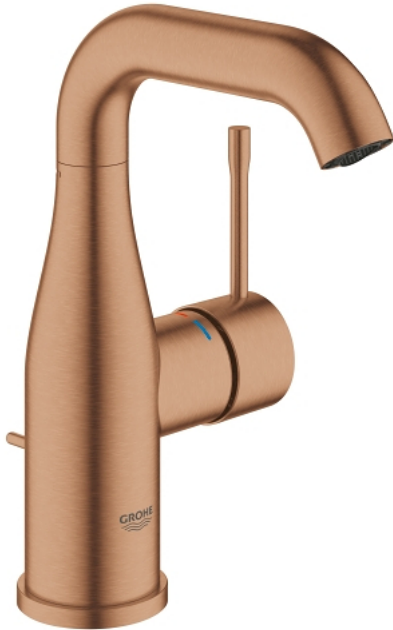

23 462 DL1 ESSENCE SINGLE-LEVER BASIN MIXER 1/2" M-SIZE

PRODUCT DESCRIPTION

- Colour: brushed warm sunset
- single hole installation
- metal lever
- GROHE SilkMove 28 mm ceramic cartridge
- with temperature limiter
- GROHE LongLife finish
- GROHE EcoJoy - Less water, perfect flow
- maximum flow rate (at 3 bar): 5.7 l/min
- GROHE AquaGuide adjustable mousseur
- GROHE FastFixation Plus installation system
- swivel spout with mousseur and stop limiter
- pop-up waste set 1 1/4"
- flexible connection hoses
- min. recommended pressure 1.0 bar

23 462 DL1 ESSENCE SINGLE-LEVER BASIN MIXER 1/2" M-SIZE

SPARE PARTS, februar 2022 – now

- 1: Lever (Spare part-nr. 46919DL0)
 - 2: Cartridge (Spare part-nr. 46580000)
 - 3: screw ring (Spare part-nr. 48591000)
 - 4: Tubular spout (Spare part-nr. 13373DL0)
 - 4.1: Mousseur (Spare part-nr. 48270000)
 - 4.2: Sealing washer (Spare part-nr. 0128500M)
 - 4.3: Safety ring (Spare part-nr. 4826600M)
 - 5: lift rod (Spare part-nr. 46739DL0)
 - 6: Escutcheon (Spare part-nr. 48603DL0)
 - 7: Shank mounting kit (Spare part-nr. 46645000)
 - 8: Waste set 1 1/4" (Spare part-nr. 28910DL0)
 - 8.1: Plug (Spare part-nr. 07182DL0)
 - 8.2: Eccentric rod (Spare part-nr. 07052000)
 - 9: Connection hose (Spare part-nr. 46255000)
 - 10: Mounting wrench (Spare part-nr. 19017000)*
 - 11: Eccentric rod (Spare part-nr. 07341000)*
- * Optional accessories