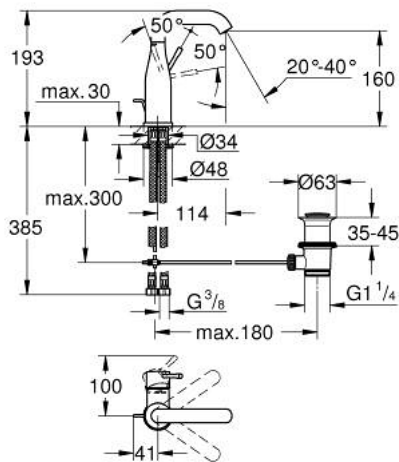

23 462 GL1 ESSENCE SINGLE-LEVER BASIN MIXER 1/2" M-SIZE

PRODUCT DESCRIPTION

- Colour: cool sunrise
- single hole installation
- metal lever
- GROHE SilkMove 28 mm ceramic cartridge
- with temperature limiter
- GROHE LongLife finish
- GROHE EcoJoy - Less water, perfect flow
- maximum flow rate (at 3 bar): 5.7 l/min
- GROHE AquaGuide adjustable mousseur
- GROHE FastFixation Plus installation system
- swivel spout with mousseur and stop limiter
- pop-up waste set 1 1/4"
- flexible connection hoses
- min. recommended pressure 1.0 bar

23 462 GL1 ESSENCE SINGLE-LEVER BASIN MIXER 1/2" M-SIZE

SPARE PARTS, februar 2022 – now

- 1: Lever (Spare part-nr. 46919GL0)
 - 2: Cartridge (Spare part-nr. 46580000)
 - 3: screw ring (Spare part-nr. 48591000)
 - 4: Tubular spout (Spare part-nr. 13373GL0)
 - 4.1: Mousseur (Spare part-nr. 48270000)
 - 4.2: Sealing washer (Spare part-nr. 0128500M)
 - 4.3: Safety ring (Spare part-nr. 4826600M)
 - 5: lift rod (Spare part-nr. 46739GL0)
 - 6: Escutcheon (Spare part-nr. 48603GL0)
 - 7: Shank mounting kit (Spare part-nr. 46645000)
 - 8: Waste set 1 1/4" (Spare part-nr. 28910GL0)
 - 8.1: Plug (Spare part-nr. 07182GL0)
 - 8.2: Eccentric rod (Spare part-nr. 07052000)
 - 9: Connection hose (Spare part-nr. 46255000)
 - 10: Mounting wrench (Spare part-nr. 19017000)*
 - 11: Eccentric rod (Spare part-nr. 07341000)*
- * Optional accessories