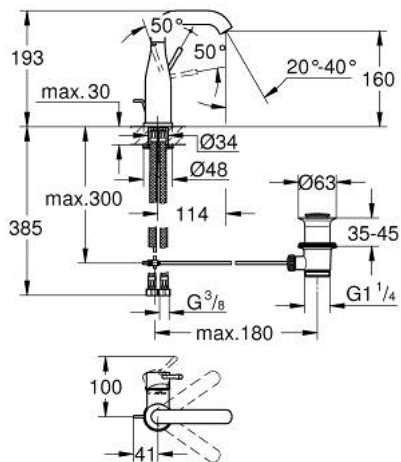

## 23 462 GN1 ESSENCE SINGLE-LEVER BASIN MIXER 1/2" M-SIZE

### PRODUCT DESCRIPTION

- Colour: brushed cool sunrise
- single hole installation
- metal lever
- GROHE SilkMove 28 mm ceramic cartridge
- with temperature limiter
- GROHE LongLife finish
- GROHE EcoJoy - Less water, perfect flow
- maximum flow rate (at 3 bar): 5.7 l/min
- GROHE AquaGuide adjustable mousseur
- GROHE FastFixation Plus installation system
- swivel spout with mousseur and stop limiter
- pop-up waste set 1 1/4"
- flexible connection hoses
- min. recommended pressure 1.0 bar

### SPARE PARTS, februar 2022 – now

- 1: Lever (Spare part-nr. 46919GN0)
  - 2: Cartridge (Spare part-nr. 46580000)
  - 3: screw ring (Spare part-nr. 48591000)
  - 4: Tubular spout (Spare part-nr. 13373GN0)
  - 4.1: Mousseur (Spare part-nr. 48270000)
  - 4.2: Sealing washer (Spare part-nr. 0128500M)
  - 4.3: Safety ring (Spare part-nr. 4826600M)
  - 5: Pop-up rod (Spare part-nr. 46739GN0)
  - 6: Escutcheon (Spare part-nr. 48603GN0)
  - 7: Shank mounting kit (Spare part-nr. 46645000)
  - 8: Waste set 1 1/4" (Spare part-nr. 28910GN0)
  - 8.1: Plug (Spare part-nr. 07182GN0)
  - 8.2: Eccentric rod (Spare part-nr. 07052000)
  - 9: Connection hose (Spare part-nr. 46255000)
  - 10: Mounting wrench (Spare part-nr. 19017000)\*
  - 11: Eccentric rod (Spare part-nr. 07341000)\*
- \* Optional accessories