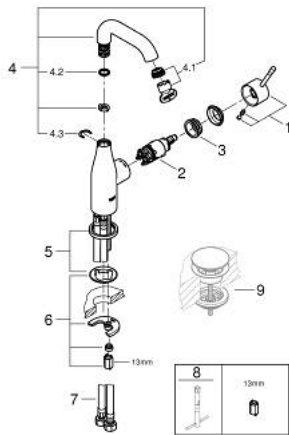

23 463 001 **ESSENCE SINGLE-LEVER BASIN MIXER 1/2"**  
**M-SIZE**

**PRODUCT DESCRIPTION**

- Colour: chrome
- single hole installation
- metal lever
- GROHE SilkMove 28 mm ceramic cartridge
- with temperature limiter
- GROHE LongLife finish
- GROHE EcoJoy - Less water, perfect flow
- maximum flow rate (at 3 bar): 5.7 l/min
- GROHE AquaGuide adjustable mousseur
- GROHE FastFixation Plus installation system
- swivel spout with mousseur and stop limiter
- smooth body
- flexible connection hoses
- min. recommended pressure 1.0 bar

23 463 001 **ESSENCE SINGLE-LEVER BASIN MIXER 1/2"**  
**M-SIZE**

**SPARE PARTS**, februar 2022 – now

- 1: Lever (Spare part-nr. 46919000)
  - 2: Cartridge (Spare part-nr. 46580000)
  - 3: screw ring (Spare part-nr. 48591000)
  - 4: Tubular spout (Spare part-nr. 13373000)
  - 4.1: Mousseur (Spare part-nr. 48270000)
  - 4.2: Sealing washer (Spare part-nr. 0128500M)
  - 4.3: Safety ring (Spare part-nr. 4826600M)
  - 5: Escutcheon (Spare part-nr. 48603000)
  - 6: Shank mounting kit (Spare part-nr. 46645000)
  - 7: Connection hose (Spare part-nr. 46255000)
  - 8: Mounting wrench (Spare part-nr. 19017000)\*
  - 9: Waste set with push-open plug (Spare part-nr. 65807000)\*
- \* Optional accessories