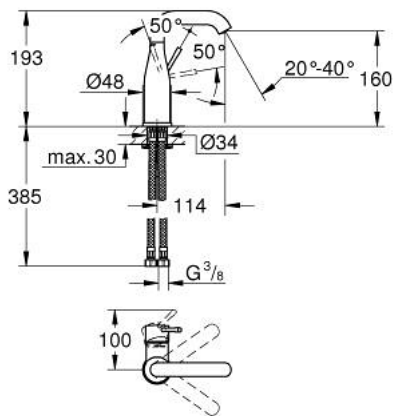

23 463 001 **ESSENCE SINGLE-LEVER BASIN MIXER 1/2"**  
**M-SIZE**

**PRODUCT DESCRIPTION**

- Colour: chrome
- single hole installation
- metal lever
- GROHE SilkMove 28 mm ceramic cartridge
- with temperature limiter
- GROHE LongLife finish
- GROHE EcoJoy - Less water, perfect flow
- maximum flow rate (at 3 bar): 5.7 l/min
- GROHE AquaGuide adjustable mousseur
- GROHE FastFixation Plus installation system
- swivel spout with mousseur and stop limiter
- smooth body
- flexible connection hoses
- min. recommended pressure 1.0 bar

23 463 001 **ESSENCE SINGLE-LEVER BASIN MIXER 1/2"**  
**M-SIZE**

**SPARE PARTS**, februar 2022 – now

- 1: Lever (Spare part-nr. 46919000)
  - 2: Cartridge (Spare part-nr. 46580000)
  - 3: screw ring (Spare part-nr. 48591000)
  - 4: Tubular spout (Spare part-nr. 13373000)
  - 4.1: Mousseur (Spare part-nr. 48270000)
  - 4.2: Sealing washer (Spare part-nr. 0128500M)
  - 4.3: Safety ring (Spare part-nr. 4826600M)
  - 5: Escutcheon (Spare part-nr. 48603000)
  - 6: Shank mounting kit (Spare part-nr. 46645000)
  - 7: Connection hose (Spare part-nr. 46255000)
  - 8: Mounting wrench (Spare part-nr. 19017000)\*
  - 9: Waste set with push-open plug (Spare part-nr. 65807000)\*
- \* Optional accessories