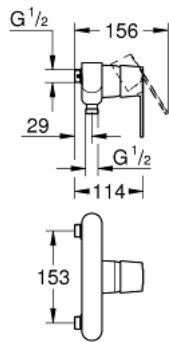

23 474 000 GET SINGLE-LEVER SHOWER MIXER 1/2"

PRODUCT DESCRIPTION

- Colour: chrome
- for wall mounting
- metal lever
- GROHE SilkMove 46 mm ceramic cartridge
- adjustable flow rate limiter
- GROHE LongLife finish
- shower outlet 1/2" with integrated non-return valve
- centre distance 153 mm
- optional temperature limiter ref. no. 46 308
- protected against backflow
- without unions
-

23 474 000 GET SINGLE-LEVER SHOWER MIXER 1/2"

SPARE PARTS, februar 2016 – now

- 1: Lever (Spare part-nr. 46708000)
- 2: Cap (Spare part-nr. 46427000)
- 3: Cartridge (Spare part-nr. 46048000)
- 4: Non-return valve (Spare part-nr. 08565000)
- 5: Fibre seal Ø 18,5 x Ø 12 x 2 (Spare part-nr. 0138900M)
- 6: Straight union, lockable (Spare part-nr. 12064000)*
- 7: Temperature limiter (Spare part-nr. 46308000)*