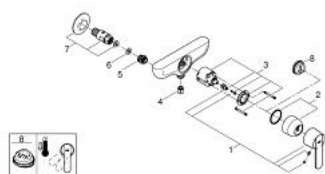

23 474 000 GET SINGLE-LEVER SHOWER MIXER 1/2"

PRODUCT DESCRIPTION

- Colour: chrome
- for wall mounting
- metal lever
- GROHE SilkMove 46 mm ceramic cartridge
- adjustable flow rate limiter
- GROHE LongLife finish
- shower outlet 1/2" with integrated non-return valve
- centre distance 153 mm
- optional temperature limiter ref. no. 46 308
- protected against backflow
- without unions
-

23 474 000 GET SINGLE-LEVER SHOWER MIXER 1/2"

SPARE PARTS, februar 2016 – now

- 1: Lever (Spare part-nr. 46708000)
- 2: Cap (Spare part-nr. 46427000)
- 3: Cartridge (Spare part-nr. 46048000)
- 4: Non-return valve (Spare part-nr. 08565000)
- 5: Fibre seal Ø 18,5 x Ø 12 x 2 (Spare part-nr. 0138900M)
- 6: Straight union, lockable (Spare part-nr. 12064000)*
- 7: Temperature limiter (Spare part-nr. 46308000)*