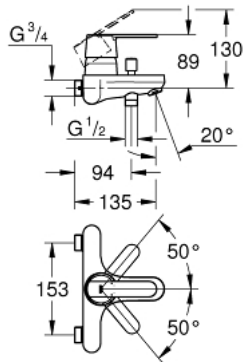

23 475 000 GET SINGLE-LEVER BATH MIXER 1/2"

PRODUCT DESCRIPTION

- Colour: chrome
- for wall mounting
- metal lever
- GROHE SilkMove 46 mm ceramic cartridge
- adjustable flow rate limiter
- automatic diverter: bath/shower
- GROHE LongLife finish
- shower outlet 1/2" with integrated non-return valve
- mousseur
- centre distance 153 mm
- optional temperature limiter ref. no. 46 308
- protected against backflow
- without unions
-

23 475 000 GET SINGLE-LEVER BATH MIXER 1/2"

SPARE PARTS, januar 2016 – now

- 1: Lever (Spare part-nr. 46708000)
- 2: Cap (Spare part-nr. 46427000)
- 3: Cartridge (Spare part-nr. 46048000)
- 4: Diverter knob (Spare part-nr. 64309000)
- 5: Diverter (Spare part-nr. 65655000)
- 6: Non-return valve (Spare part-nr. 08565000)
- 7: Mousseur (Spare part-nr. 13952000)
- 8: Seal (Spare part-nr. 0138600M)
- 9: Straight union, lockable (Spare part-nr. 12065000)*
- 10: Temperature limiter (Spare part-nr. 46308000)*