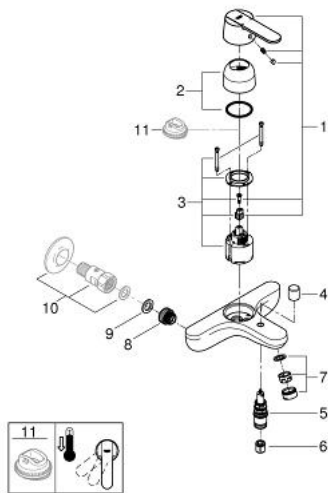

23 475 000 GET SINGLE-LEVER BATH MIXER 1/2"

PRODUCT DESCRIPTION

- Colour: chrome
- for wall mounting
- metal lever
- GROHE SilkMove 46 mm ceramic cartridge
- adjustable flow rate limiter
- automatic diverter: bath/shower
- GROHE LongLife finish
- shower outlet 1/2" with integrated non-return valve
- mousseur
- centre distance 153 mm
- optional temperature limiter ref. no. 46 308
- protected against backflow
- without unions
-

23 475 000 GET SINGLE-LEVER BATH MIXER 1/2"

SPARE PARTS, januar 2016 – now

- 1: Lever (Spare part-nr. 46708000)
- 2: Cap (Spare part-nr. 46427000)
- 3: Cartridge (Spare part-nr. 46048000)
- 4: Diverter knob (Spare part-nr. 64309000)
- 5: Diverter (Spare part-nr. 65655000)
- 6: Non-return valve (Spare part-nr. 08565000)
- 7: Mousseur (Spare part-nr. 13952000)
- 8: Seal (Spare part-nr. 0138600M)
- 9: Straight union, lockable (Spare part-nr. 12065000)*
- 10: Temperature limiter (Spare part-nr. 46308000)*