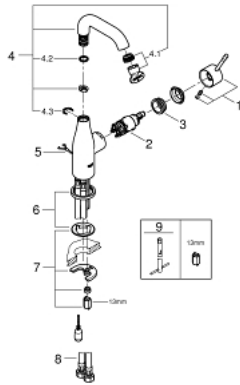

23 480 001 **ESSENCE SINGLE-LEVER BASIN MIXER 1/2"**
M-SIZE

PRODUCT DESCRIPTION

- Colour: chrome
- single hole installation
- metal lever
- GROHE SilkMove 28 mm ceramic cartridge
- with temperature limiter
- GROHE LongLife finish
- mousseur 5.7 l/min
- GROHE AquaGuide adjustable mousseur
- GROHE FastFixation Plus installation system
- swivel spout with mousseur and stop limiter
- retractable chain
- flexible connection hoses
- professional edition

23 480 001 **ESSENCE SINGLE-LEVER BASIN MIXER 1/2"**
M-SIZE

SPARE PARTS, februar 2022 – now

- 1: Lever (Spare part-nr. 46919000)
 - 2: Cartridge (Spare part-nr. 46580000)
 - 3: screw ring (Spare part-nr. 48591000)
 - 4: Tubular spout (Spare part-nr. 13373000)
 - 4.1: Mousseur (Spare part-nr. 48270000)
 - 4.2: Sealing washer (Spare part-nr. 0128500M)
 - 4.3: Safety ring (Spare part-nr. 4826600M)
 - 5: Chain (Spare part-nr. 06815000)
 - 6: Escutcheon (Spare part-nr. 48603000)
 - 7: Shank mounting kit (Spare part-nr. 46645000)
 - 8: Connection hose (Spare part-nr. 46255000)
 - 9: Mounting wrench (Spare part-nr. 19017000)*
- * Optional accessories