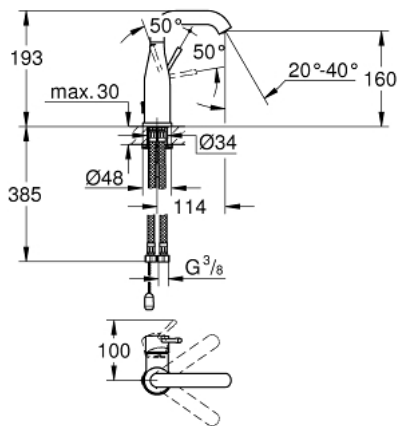

23 480 001 **ESSENCE SINGLE-LEVER BASIN MIXER 1/2"**
M-SIZE

PRODUCT DESCRIPTION

- Colour: chrome
- single hole installation
- metal lever
- GROHE SilkMove 28 mm ceramic cartridge
- with temperature limiter
- GROHE LongLife finish
- mousseur 5.7 l/min
- GROHE AquaGuide adjustable mousseur
- GROHE FastFixation Plus installation system
- swivel spout with mousseur and stop limiter
- retractable chain
- flexible connection hoses
- professional edition

23 480 001 **ESSENCE SINGLE-LEVER BASIN MIXER 1/2"**
M-SIZE

SPARE PARTS, februar 2022 – now

- 1: Lever (Spare part-nr. 46919000)
 - 2: Cartridge (Spare part-nr. 46580000)
 - 3: screw ring (Spare part-nr. 48591000)
 - 4: Tubular spout (Spare part-nr. 13373000)
 - 4.1: Mousseur (Spare part-nr. 48270000)
 - 4.2: Sealing washer (Spare part-nr. 0128500M)
 - 4.3: Safety ring (Spare part-nr. 4826600M)
 - 5: Chain (Spare part-nr. 06815000)
 - 6: Escutcheon (Spare part-nr. 48603000)
 - 7: Shank mounting kit (Spare part-nr. 46645000)
 - 8: Connection hose (Spare part-nr. 46255000)
 - 9: Mounting wrench (Spare part-nr. 19017000)*
- * Optional accessories