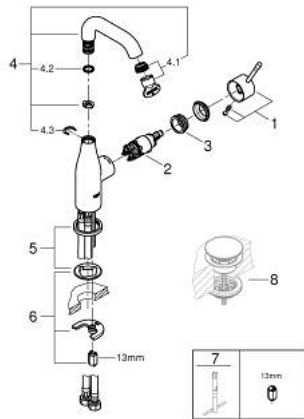

23 488 001 **ESSENCE SINGLE-LEVER BASIN MIXER 1/2"**
M-SIZE

PRODUCT DESCRIPTION

- Colour: chrome
- single hole installation
- metal lever
- GROHE SilkMove 28 mm ceramic cartridge
- with temperature limiter
- GROHE LongLife finish
- GROHE EcoJoy - Less water, perfect flow
- maximum flow rate (at 3 bar): 5 l/min
- GROHE FastFixation Plus installation system
- swivel spout with mousseur and stop limiter
- smooth body
- flexible connection hoses
- DR-brass

23 488 001 **ESSENCE SINGLE-LEVER BASIN MIXER 1/2"**
M-SIZE

SPARE PARTS, februar 2022 – now

- 1: Lever (Spare part-nr. 46919000)
- 2: Cartridge (Spare part-nr. 46580000)
- 3: screw ring (Spare part-nr. 48591000)
- 4: Tubular spout (Spare part-nr. 13373000)
- 4.1: Mousseur (Spare part-nr. 48270000)
- 4.2: Sealing washer (Spare part-nr. 0128500M)
- 4.3: Safety ring (Spare part-nr. 4826600M)
- 5: Escutcheon (Spare part-nr. 48603000)
- 6: Shank mounting kit (Spare part-nr. 46645000)
- 7: Mounting wrench (Spare part-nr. 19017000)*
- 8: Waste set with push-open plug (Spare part-nr. 65807000)*