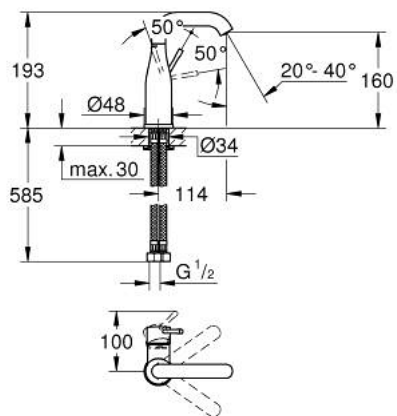

23 488 001 **ESSENCE SINGLE-LEVER BASIN MIXER 1/2"**
M-SIZE

PRODUCT DESCRIPTION

- Colour: chrome
- single hole installation
- metal lever
- GROHE SilkMove 28 mm ceramic cartridge
- with temperature limiter
- GROHE LongLife finish
- GROHE EcoJoy - Less water, perfect flow
- maximum flow rate (at 3 bar): 5 l/min
- GROHE FastFixation Plus installation system
- swivel spout with mousseur and stop limiter
- smooth body
- flexible connection hoses
- DR-brass

23 488 001 **ESSENCE SINGLE-LEVER BASIN MIXER 1/2"**
M-SIZE

SPARE PARTS, februar 2022 – now

- 1: Lever (Spare part-nr. 46919000)
- 2: Cartridge (Spare part-nr. 46580000)
- 3: screw ring (Spare part-nr. 48591000)
- 4: Tubular spout (Spare part-nr. 13373000)
- 4.1: Mousseur (Spare part-nr. 48270000)
- 4.2: Sealing washer (Spare part-nr. 0128500M)
- 4.3: Safety ring (Spare part-nr. 4826600M)
- 5: Escutcheon (Spare part-nr. 48603000)
- 6: Shank mounting kit (Spare part-nr. 46645000)
- 7: Mounting wrench (Spare part-nr. 19017000)*
- 8: Waste set with push-open plug (Spare part-nr. 65807000)*