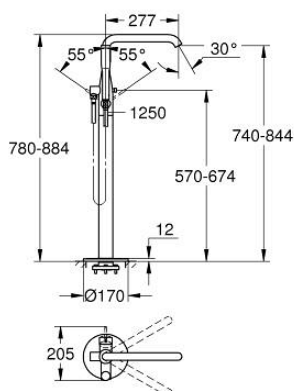

## 23 491 001 ESSENCE SINGLE-LEVER BATH MIXER 1/2" FLOOR MOUNTED

### PRODUCT DESCRIPTION

- Colour: chrome
- for use with rough-in set 45 984
- without rough-in set (sold separately)
- GROHE SilkMove 35 mm ceramic cartridge
- with temperature limiter
- GROHE LongLife finish
- automatic diverter: bath/shower
- swivel spout with mousseur and stop limiter
- projection 277 mm
- integrated non-return valve in the shower outlet 1/2"
- with shower holder
- metal stick hand shower
- Silverflex shower hose 1250 mm 1/2" x 1/2" (28 362)
- protected against backflow
- min. recommended pressure 1.0 bar

23 491 001 **ESSENCE SINGLE-LEVER BATH MIXER 1/2" FLOOR MOUNTED**

**SPARE PARTS**, august 2016 – now

- 1: Lever (Spare part-nr. 46916000)
- 2: Cartridge (Spare part-nr. 46374000)
- 3: Mousseur (Spare part-nr. 13926000)
- 4: Sealing washer (Spare part-nr. 0128500M)
- 5: Dirt strainer (Spare part-nr. 0700200M)
- 6: Diverter knob (Spare part-nr. 64989000)
- 7: Diverter (Spare part-nr. 65655000)
- 8: Non-return valve (Spare part-nr. 08565000)