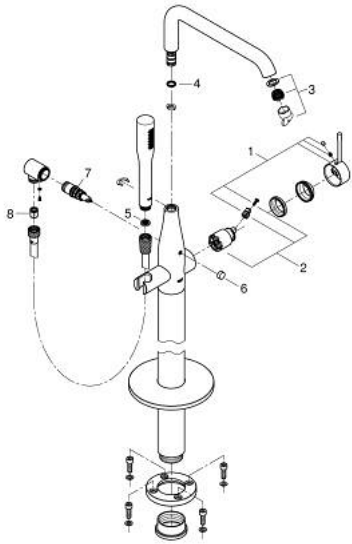

## 23 491 001 ESSENCE SINGLE-LEVER BATH MIXER 1/2" FLOOR MOUNTED

### PRODUCT DESCRIPTION

- Colour: chrome
- for use with rough-in set 45 984
- without rough-in set (sold separately)
- GROHE SilkMove 35 mm ceramic cartridge
- with temperature limiter
- GROHE LongLife finish
- automatic diverter: bath/shower
- swivel spout with mousseur and stop limiter
- projection 277 mm
- integrated non-return valve in the shower outlet 1/2"
- with shower holder
- metal stick hand shower
- Silverflex shower hose 1250 mm 1/2" x 1/2" (28 362)
- protected against backflow
- min. recommended pressure 1.0 bar

23 491 001 **ESSENCE SINGLE-LEVER BATH MIXER 1/2" FLOOR MOUNTED**

**SPARE PARTS**, august 2016 – now

- 1: Lever (Spare part-nr. 46916000)
- 2: Cartridge (Spare part-nr. 46374000)
- 3: Mousseur (Spare part-nr. 13926000)
- 4: Sealing washer (Spare part-nr. 0128500M)
- 5: Dirt strainer (Spare part-nr. 0700200M)
- 6: Diverter knob (Spare part-nr. 64989000)
- 7: Diverter (Spare part-nr. 65655000)
- 8: Non-return valve (Spare part-nr. 08565000)