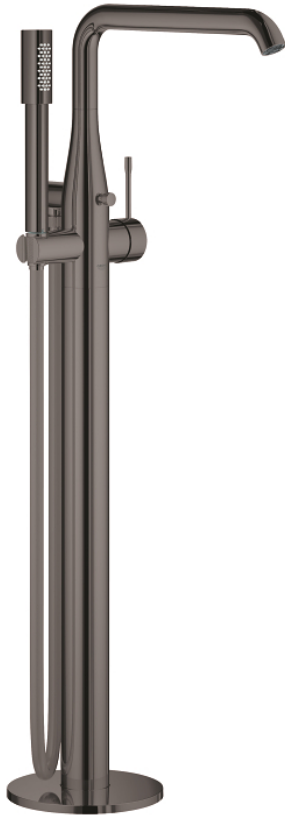

23 491 A01 ESSENCE SINGLE-LEVER BATH MIXER 1/2" FLOOR MOUNTED

PRODUCT DESCRIPTION

- Colour: hard graphite
- for use with rough-in set 45 984
- without rough-in set (sold separately)
- GROHE SilkMove 35 mm ceramic cartridge
- with temperature limiter
- GROHE LongLife finish
- automatic diverter: bath/shower
- swivel spout with mousseur and stop limiter
- projection 277 mm
- integrated non-return valve in the shower outlet 1/2"
- with shower holder
- metal stick hand shower
- Silverflex shower hose 1250 mm 1/2" x 1/2" (28 362)
- protected against backflow
- min. recommended pressure 1.0 bar